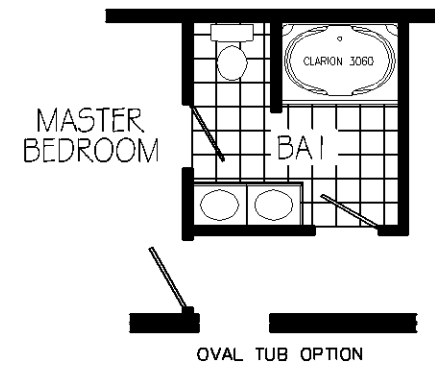

MW401A 26X40 APPROX. 1040 Sq. Ft.
NOT AVAILABLE WITH RAISED RANCH OPTION

MW402A 26X44 APPROX. 1144 SQ. FT.
NOT AVAILABLE WITH COMPLETE HOUSE PACKAGE

CRAWLSPACE OPTION

FULL BATH OPTION

RAISED RANCH OPTION

MW404A 26X52 APPROX. 1352 SQ. FT.

KITCHEN CABINET OPTION

RAISED RANCH OPTION

CRAWLSPACE OPTION

MW407A 26X60 APPROX. 1560 Sq. FT.

BEDROOM 4 OPTION

RAISED RANCH OPTION
(ENTRY REPLACES B/R 3)

GLAMOUR BATH OPTION
W/ 48" SHOWER

MW409A 26-68 APPROX. 1768 Sq. FT.

GLAMOUR BATH OPTION
W/48" SHOWER
(OMITS LINEN)

MW415A 26X40 APPROX. 1040 SQ. FT.

RAISED RANCH OPTION

MW416A 26x56 APPROX. 1456 Sq. Ft.