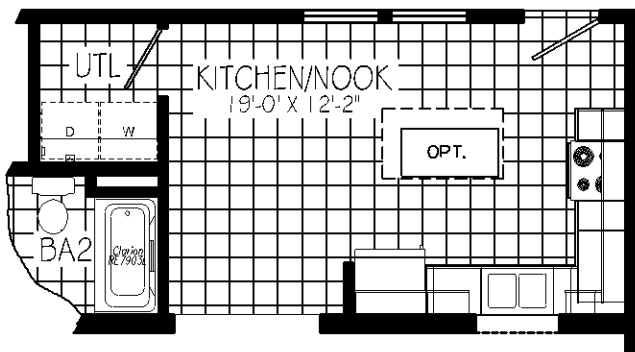

MW401A 26X40 APPROX. 1040 Sq. Ft.
NOT AVAILABLE WITH RAISED RANCH OPTION

MW402A 26X44 APPROX. 1144 SQ. FT.
NOT AVAILABLE WITH COMPLETE HOUSE PACKAGE

CRAWLSPACE OPTION

FULL BATH OPTION

RAISED RANCH OPTION

MW404A 26X52 APPROX. 1352 SQ. FT.

KITCHEN CABINET OPTION

RAISED RANCH OPTION

CRAWLSPACE OPTION

MW407A 26X60 APPROX. 1560 Sq. FT.

BEDROOM 4 OPTION

RAISED RANCH OPTION
(ENTRY REPLACES B/R 3)

GLAMOUR BATH OPTION
W/ 48" SHOWER

MW409A 26-68 APPROX. 1768 Sq. FT.

GLAMOUR BATH OPTION
W/48" SHOWER
(OMITS LINEN)

MW415A 26X40 APPROX. 1040 SQ. FT.

RAISED RANCH OPTION

MW416A 26x56 APPROX. 1456 Sq. Ft.