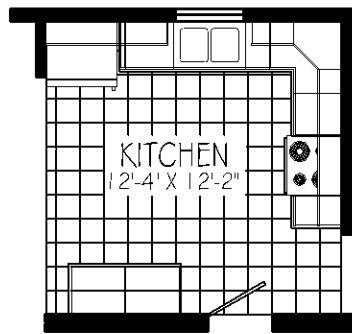

MW401A 26X40 APPROX. 1040 Sq. Ft.
NOT AVAILABLE WITH RAISED RANCH OPTION

MW402A 26X44 APPROX. 1144 SQ. FT.
NOT AVAILABLE WITH COMPLETE HOUSE PACKAGE

CRAWLSPACE OPTION

FULL BATH OPTION

RAISED RANCH OPTION

MW404A 26X52 APPROX. 1352 SQ. FT.

KITCHEN CABINET OPTION

RAISED RANCH OPTION

CRAWLSPACE OPTION

MW407A 26X60 APPROX. 1560 Sq. FT.

BEDROOM 4 OPTION

RAISED RANCH OPTION
(ENTRY REPLACES B/R 3)

GLAMOUR BATH OPTION
W/ 48" SHOWER

MW409A 26-68 APPROX. 1768 Sq. FT.

GLAMOUR BATH OPTION
W/48" SHOWER
(OMITS LINEN)

MW415A 26X40 APPROX. 1040 SQ. FT.

RAISED RANCH OPTION

MW416A 26x56 APPROX. 1456 Sq. Ft.