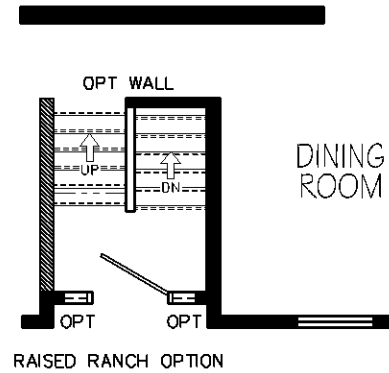

KITCHEN CABINET OPTION

RAISED RANCH OPTION

CRAWLSPACE OPTION

MW407A 26X60 APPROX. 1560 Sq. FT.

BEDROOM 4 OPTION

RAISED RANCH OPTION
(ENTRY REPLACES B/R 3)

GLAMOUR BATH OPTION
W/ 48" SHOWER

MW409A 26-68 APPROX. 1768 Sq. FT.

GLAMOUR BATH OPTION
W/48" SHOWER
(OMITS LINEN)

MW415A 26X40 APPROX. 1040 SQ. FT.

RAISED RANCH OPTION

MW416A 26x56 APPROX. 1456 Sq. Ft.