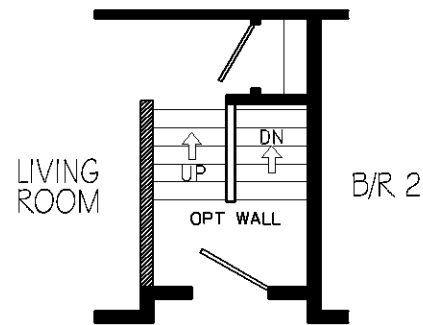

MW401A 26X40 APPROX. 1040 Sq. Ft.
NOT AVAILABLE WITH RAISED RANCH OPTION

MW402A 26X44 APPROX. 1144 SQ. FT.
NOT AVAILABLE WITH COMPLETE HOUSE PACKAGE

CRAWLSPACE OPTION

FULL BATH OPTION

RAISED RANCH OPTION

MW404A 26X52 APPROX. 1352 SQ. FT.

KITCHEN CABINET OPTION

RAISED RANCH OPTION

CRAWLSPACE OPTION

MW407A 26X60 APPROX. 1560 Sq. FT.

BEDROOM 4 OPTION

RAISED RANCH OPTION
(ENTRY REPLACES B/R 3)

GLAMOUR BATH OPTION
W/ 48" SHOWER

MW409A 26-68 APPROX. 1768 Sq. FT.

GLAMOUR BATH OPTION
W/48" SHOWER
(OMITS LINEN)

MW415A 26X40 APPROX. 1040 SQ. FT.

RAISED RANCH OPTION

MW416A 26x56 APPROX. 1456 Sq. Ft.