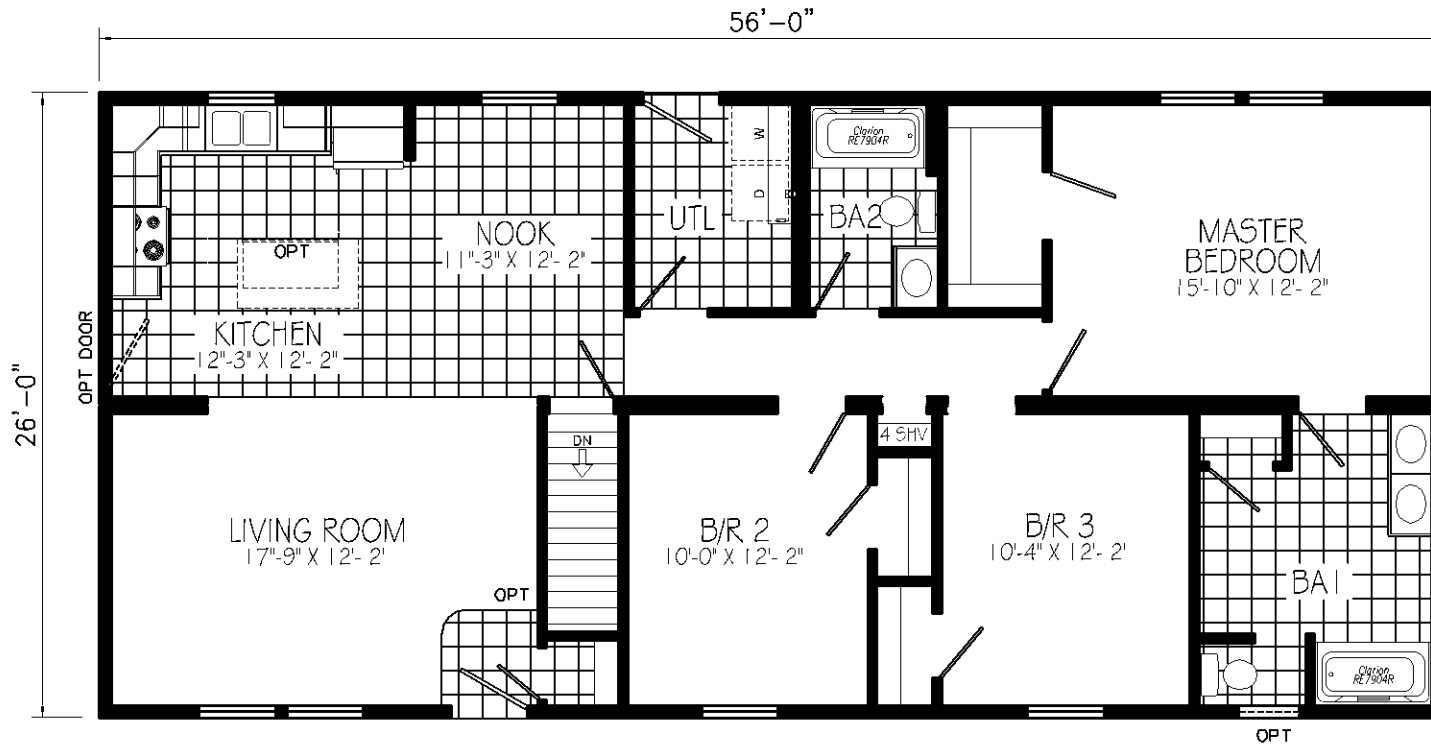

MW401A 26X40 APPROX. 1040 Sq. Ft.
NOT AVAILABLE WITH RAISED RANCH OPTION

MW402A 26X44 APPROX. 1144 SQ. FT.
NOT AVAILABLE WITH COMPLETE HOUSE PACKAGE

CRAWLSPACE OPTION

FULL BATH OPTION

RAISED RANCH OPTION

MW404A 26X52 APPROX. 1352 SQ. FT.

KITCHEN CABINET OPTION

RAISED RANCH OPTION

CRAWLSPACE OPTION

MW407A 26X60 APPROX. 1560 Sq. FT.

BEDROOM 4 OPTION

RAISED RANCH OPTION
(ENTRY REPLACES B/R 3)

GLAMOUR BATH OPTION
W/ 48" SHOWER

MW409A 26-68 APPROX. 1768 Sq. FT.

GLAMOUR BATH OPTION
W/48" SHOWER
(OMITS LINEN)

MW415A 26X40 APPROX. 1040 SQ. FT.

RAISED RANCH OPTION

MW416A 26x56 APPROX. 1456 Sq. Ft.