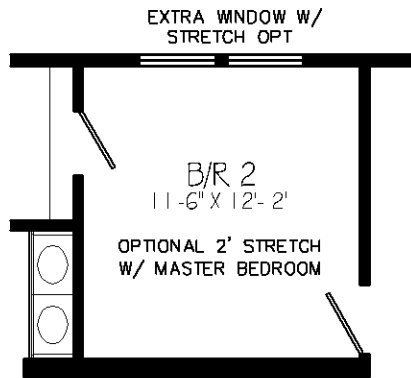

MW401A 26X40 APPROX. 1040 Sq. Ft.
NOT AVAILABLE WITH RAISED RANCH OPTION

MW402A 26X44 APPROX. 1144 SQ. FT.
NOT AVAILABLE WITH COMPLETE HOUSE PACKAGE

CRAWLSPACE OPTION

FULL BATH OPTION

RAISED RANCH OPTION

MW404A 26X52 APPROX. 1352 SQ. FT.

KITCHEN CABINET OPTION

RAISED RANCH OPTION

CRAWLSPACE OPTION

MW407A 26X60 APPROX. 1560 Sq. FT.

BEDROOM 4 OPTION

RAISED RANCH OPTION
(ENTRY REPLACES B/R 3)

GLAMOUR BATH OPTION
W/ 48" SHOWER

MW409A 26-68 APPROX. 1768 Sq. FT.

GLAMOUR BATH OPTION
W/48" SHOWER
(OMITS LINEN)

MW415A 26X40 APPROX. 1040 SQ. FT.

RAISED RANCH OPTION

MW416A 26x56 APPROX. 1456 Sq. Ft.