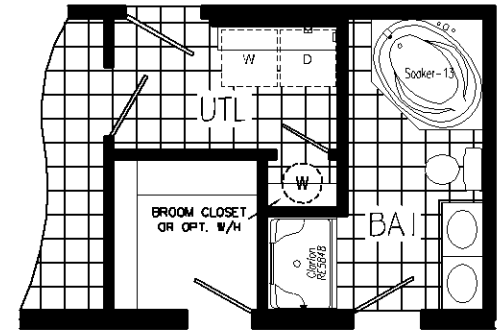

MW401A 26X40 APPROX. 1040 Sq. Ft.
NOT AVAILABLE WITH RAISED RANCH OPTION

MW402A 26X44 APPROX. 1144 SQ. FT.
NOT AVAILABLE WITH COMPLETE HOUSE PACKAGE

CRAWLSPACE OPTION

FULL BATH OPTION

RAISED RANCH OPTION

MW404A 26X52 APPROX. 1352 SQ. FT.

KITCHEN CABINET OPTION

RAISED RANCH OPTION

CRAWLSPACE OPTION

MW407A 26X60 APPROX. 1560 Sq. FT.

BEDROOM 4 OPTION

RAISED RANCH OPTION
(ENTRY REPLACES B/R 3)

GLAMOUR BATH OPTION
W/ 48" SHOWER

MW409A 26-68 APPROX. 1768 Sq. FT.

GLAMOUR BATH OPTION
W/48" SHOWER
(OMITS LINEN)

MW415A 26X40 APPROX. 1040 SQ. FT.

RAISED RANCH OPTION

MW416A 26x56 APPROX. 1456 Sq. Ft.