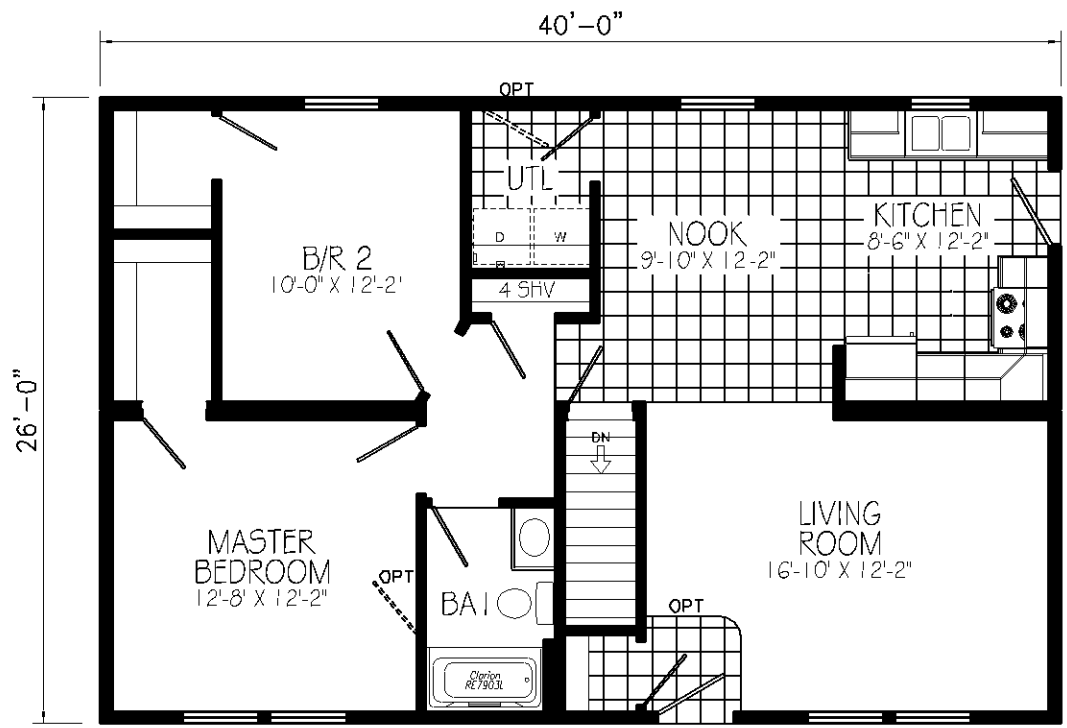

MW401A 26X40 APPROX. 1040 Sq. Ft.
NOT AVAILABLE WITH RAISED RANCH OPTION

MW402A 26X44 APPROX. 1144 SQ. FT.
NOT AVAILABLE WITH COMPLETE HOUSE PACKAGE

CRAWLSPACE OPTION

FULL BATH OPTION

RAISED RANCH OPTION

MW404A 26X52 APPROX. 1352 SQ. FT.

KITCHEN CABINET OPTION

RAISED RANCH OPTION

CRAWLSPACE OPTION

MW407A 26X60 APPROX. 1560 Sq. FT.

BEDROOM 4 OPTION

RAISED RANCH OPTION
(ENTRY REPLACES B/R 3)

GLAMOUR BATH OPTION
W/ 48" SHOWER

MW409A 26-68 APPROX. 1768 Sq. FT.

GLAMOUR BATH OPTION
W/48" SHOWER
(OMITS LINEN)

MW415A 26X40 APPROX. 1040 SQ. FT.

RAISED RANCH OPTION

MW416A 26x56 APPROX. 1456 Sq. Ft.