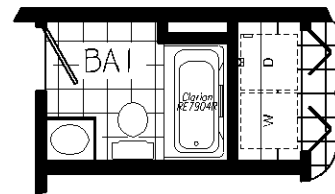

MW401A 26X40 APPROX. 1040 Sq. Ft.
NOT AVAILABLE WITH RAISED RANCH OPTION

MW402A 26X44 APPROX. 1144 SQ. FT.
NOT AVAILABLE WITH COMPLETE HOUSE PACKAGE

CRAWLSPACE OPTION

FULL BATH OPTION

RAISED RANCH OPTION

MW404A 26X52 APPROX. 1352 SQ. FT.

KITCHEN CABINET OPTION

RAISED RANCH OPTION

CRAWLSPACE OPTION

MW407A 26X60 APPROX. 1560 Sq. FT.

BEDROOM 4 OPTION

RAISED RANCH OPTION
(ENTRY REPLACES B/R 3)

GLAMOUR BATH OPTION
W/ 48" SHOWER

MW409A 26-68 APPROX. 1768 Sq. FT.

GLAMOUR BATH OPTION
W/48" SHOWER
(OMITS LINEN)

MW415A 26X40 APPROX. 1040 SQ. FT.

RAISED RANCH OPTION

MW416A 26x56 APPROX. 1456 Sq. Ft.