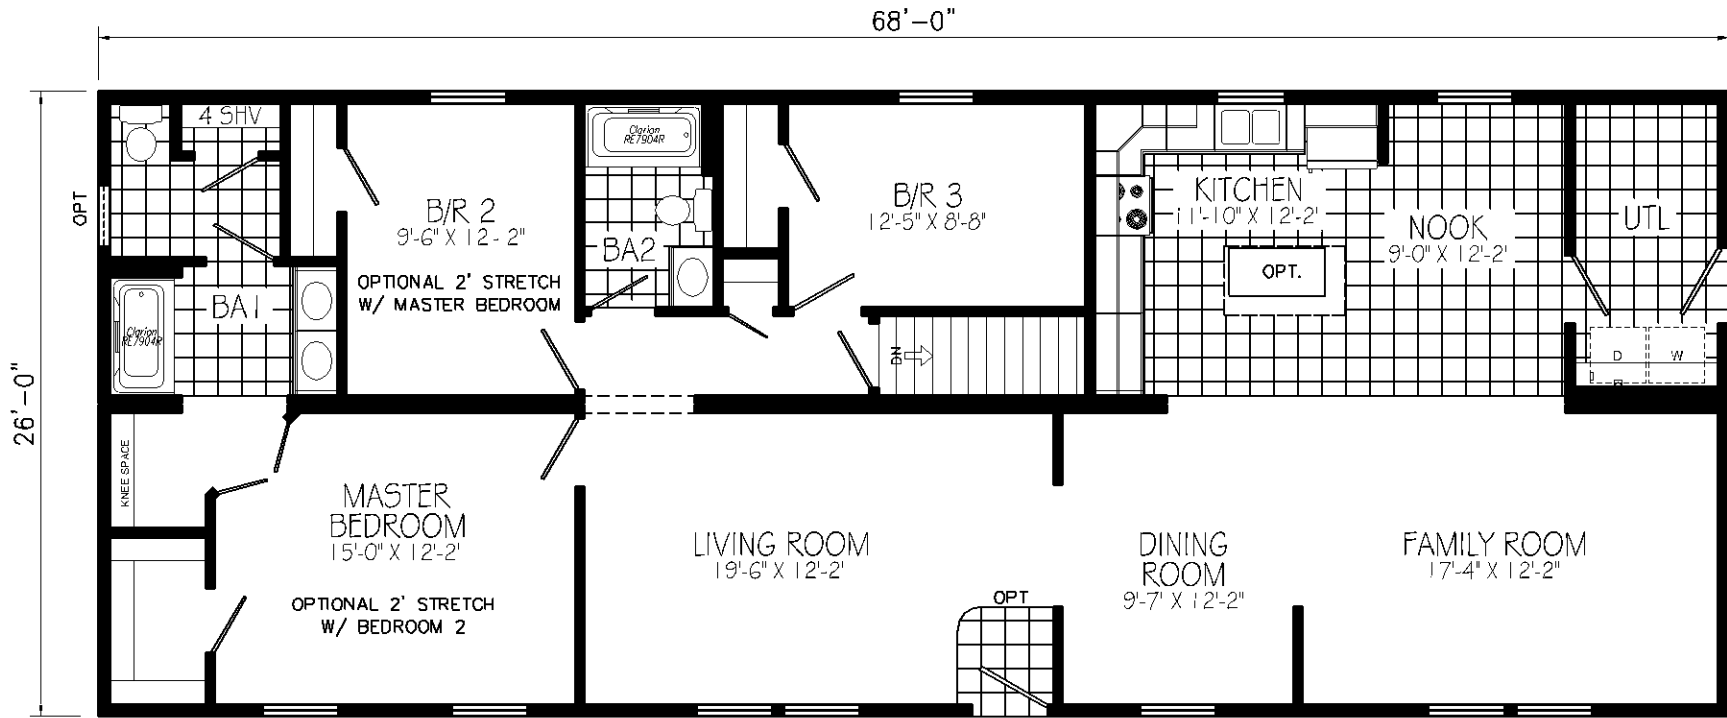

MW401A 26X40 APPROX. 1040 Sq. Ft.
NOT AVAILABLE WITH RAISED RANCH OPTION

MW402A 26X44 APPROX. 1144 SQ. FT.
NOT AVAILABLE WITH COMPLETE HOUSE PACKAGE

CRAWLSPACE OPTION

FULL BATH OPTION

RAISED RANCH OPTION

MW404A 26X52 APPROX. 1352 SQ. FT.

KITCHEN CABINET OPTION

RAISED RANCH OPTION

CRAWLSPACE OPTION

MW407A 26X60 APPROX. 1560 Sq. FT.

BEDROOM 4 OPTION

RAISED RANCH OPTION
(ENTRY REPLACES B/R 3)

GLAMOUR BATH OPTION
W/ 48" SHOWER

MW409A 26-68 APPROX. 1768 Sq. FT.

GLAMOUR BATH OPTION
W/48" SHOWER
(OMITS LINEN)

MW415A 26X40 APPROX. 1040 SQ. FT.

RAISED RANCH OPTION

MW416A 26x56 APPROX. 1456 Sq. Ft.