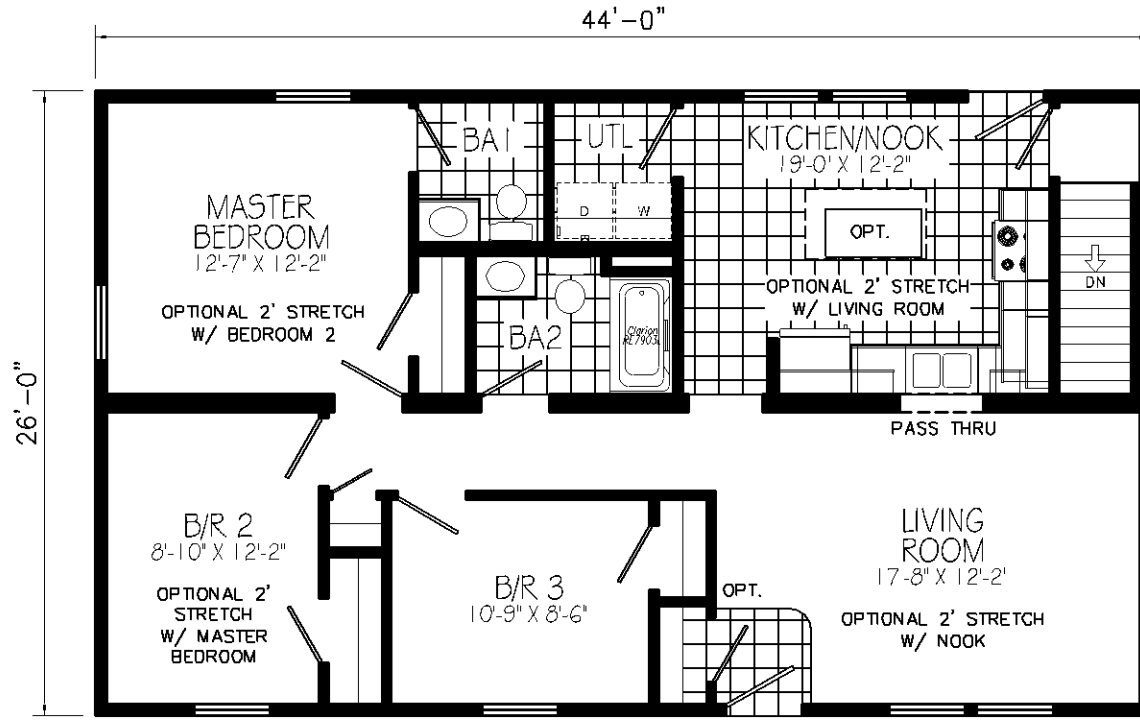

MW401A 26X40 APPROX. 1040 Sq. Ft.
NOT AVAILABLE WITH RAISED RANCH OPTION

MW402A 26X44 APPROX. 1144 SQ. FT.
NOT AVAILABLE WITH COMPLETE HOUSE PACKAGE

CRAWLSPACE OPTION

FULL BATH OPTION

RAISED RANCH OPTION

MW404A 26X52 APPROX. 1352 SQ. FT.

KITCHEN CABINET OPTION

RAISED RANCH OPTION

CRAWLSPACE OPTION

MW407A 26X60 APPROX. 1560 Sq. FT.

BEDROOM 4 OPTION

RAISED RANCH OPTION
(ENTRY REPLACES B/R 3)

GLAMOUR BATH OPTION
W/ 48" SHOWER

MW409A 26-68 APPROX. 1768 Sq. FT.

GLAMOUR BATH OPTION
W/48" SHOWER
(OMITS LINEN)

MW415A 26X40 APPROX. 1040 SQ. FT.

RAISED RANCH OPTION

MW416A 26x56 APPROX. 1456 Sq. Ft.