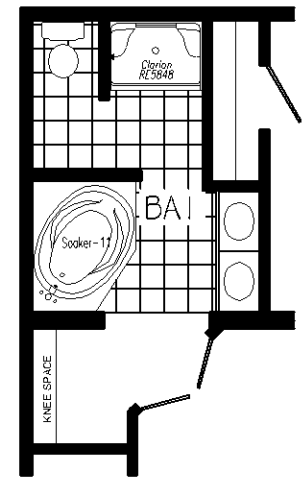

MW401A 26X40 APPROX. 1040 Sq. Ft.
NOT AVAILABLE WITH RAISED RANCH OPTION

MW402A 26X44 APPROX. 1144 SQ. FT.
NOT AVAILABLE WITH COMPLETE HOUSE PACKAGE

CRAWLSPACE OPTION

FULL BATH OPTION

RAISED RANCH OPTION

MW404A 26X52 APPROX. 1352 SQ. FT.

KITCHEN CABINET OPTION

RAISED RANCH OPTION

CRAWLSPACE OPTION

MW407A 26X60 APPROX. 1560 Sq. FT.

BEDROOM 4 OPTION

RAISED RANCH OPTION
(ENTRY REPLACES B/R 3)

GLAMOUR BATH OPTION
W/ 48" SHOWER

MW409A 26-68 APPROX. 1768 Sq. FT.

GLAMOUR BATH OPTION
W/48" SHOWER
(OMITS LINEN)

MW415A 26X40 APPROX. 1040 SQ. FT.

RAISED RANCH OPTION

MW416A 26x56 APPROX. 1456 Sq. Ft.