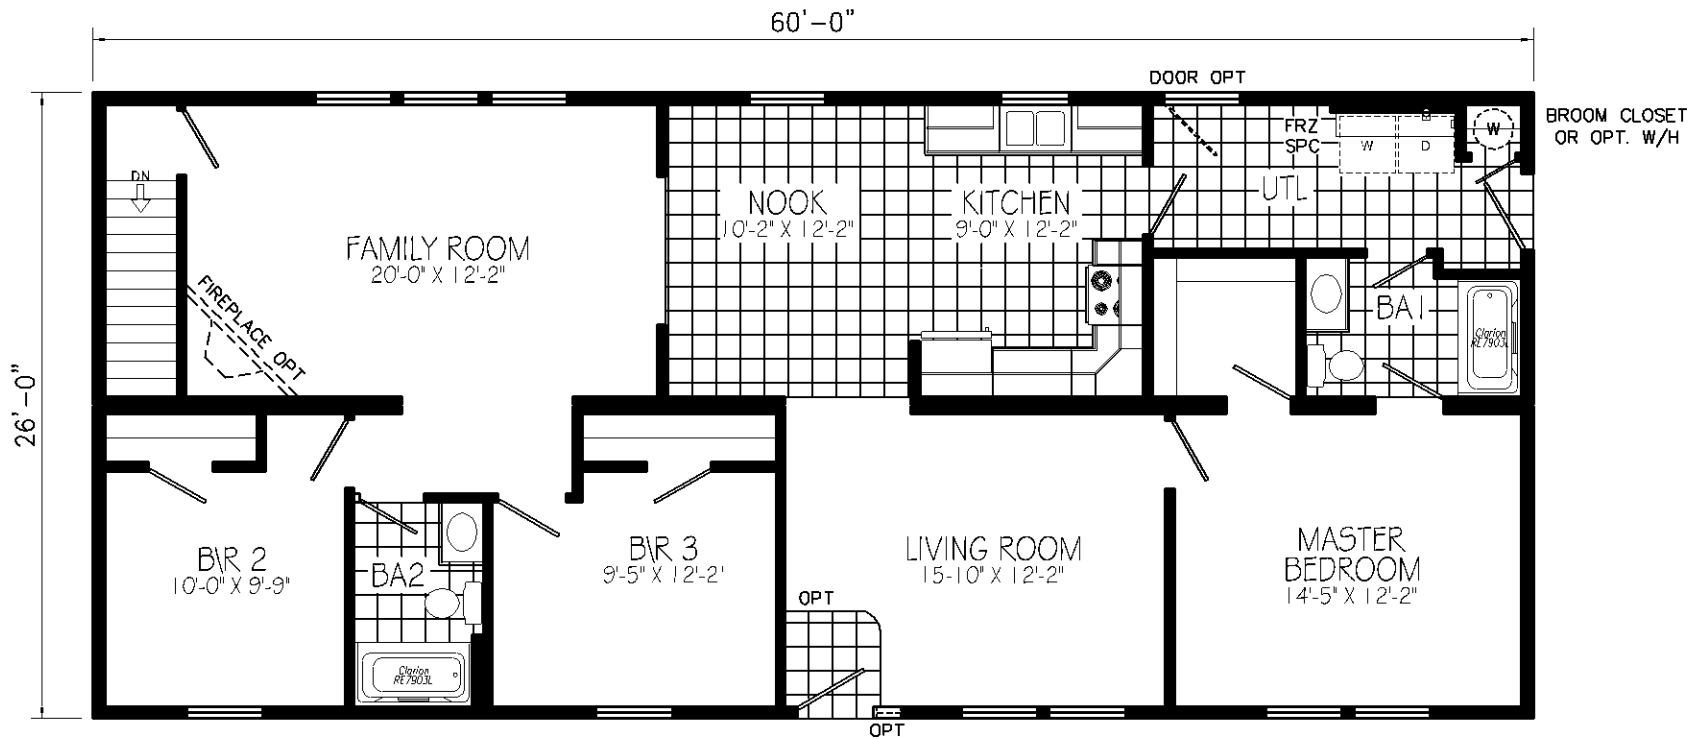

MW401A 26X40 APPROX. 1040 Sq. Ft.
NOT AVAILABLE WITH RAISED RANCH OPTION

MW402A 26X44 APPROX. 1144 SQ. FT.
NOT AVAILABLE WITH COMPLETE HOUSE PACKAGE

CRAWLSPACE OPTION

FULL BATH OPTION

RAISED RANCH OPTION

MW404A 26X52 APPROX. 1352 SQ. FT.

KITCHEN CABINET OPTION

RAISED RANCH OPTION

CRAWLSPACE OPTION

MW407A 26X60 APPROX. 1560 Sq. FT.

BEDROOM 4 OPTION

RAISED RANCH OPTION
(ENTRY REPLACES B/R 3)

GLAMOUR BATH OPTION
W/ 48" SHOWER

MW409A 26-68 APPROX. 1768 Sq. FT.

GLAMOUR BATH OPTION
W/48" SHOWER
(OMITS LINEN)

MW415A 26X40 APPROX. 1040 SQ. FT.

RAISED RANCH OPTION

MW416A 26x56 APPROX. 1456 Sq. Ft.