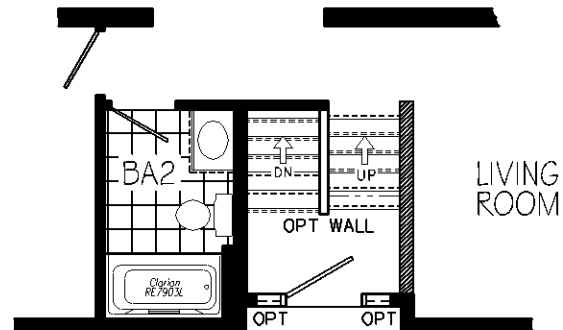

MW401A 26X40 APPROX. 1040 Sq. Ft.
NOT AVAILABLE WITH RAISED RANCH OPTION

MW402A 26X44 APPROX. 1144 SQ. FT.
NOT AVAILABLE WITH COMPLETE HOUSE PACKAGE

CRAWLSPACE OPTION

FULL BATH OPTION

RAISED RANCH OPTION

MW404A 26X52 APPROX. 1352 SQ. FT.

KITCHEN CABINET OPTION

RAISED RANCH OPTION

CRAWLSPACE OPTION

MW407A 26X60 APPROX. 1560 Sq. FT.

BEDROOM 4 OPTION

RAISED RANCH OPTION
(ENTRY REPLACES B/R 3)

GLAMOUR BATH OPTION
W/ 48" SHOWER

MW409A 26-68 APPROX. 1768 Sq. FT.

GLAMOUR BATH OPTION
W/48" SHOWER
(OMITS LINEN)

MW415A 26X40 APPROX. 1040 SQ. FT.

RAISED RANCH OPTION

MW416A 26x56 APPROX. 1456 Sq. Ft.