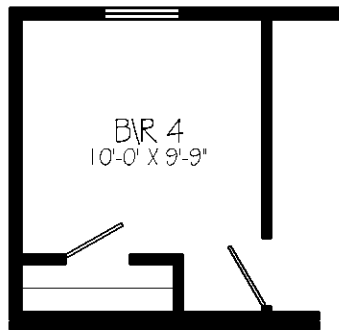

MW401A 26X40 APPROX. 1040 Sq. Ft.
NOT AVAILABLE WITH RAISED RANCH OPTION

MW402A 26X44 APPROX. 1144 SQ. FT.
NOT AVAILABLE WITH COMPLETE HOUSE PACKAGE

CRAWLSPACE OPTION

FULL BATH OPTION

RAISED RANCH OPTION

MW404A 26X52 APPROX. 1352 SQ. FT.

KITCHEN CABINET OPTION

RAISED RANCH OPTION

CRAWLSPACE OPTION

MW407A 26X60 APPROX. 1560 Sq. FT.

BEDROOM 4 OPTION

RAISED RANCH OPTION
(ENTRY REPLACES B/R 3)

GLAMOUR BATH OPTION
W/ 48" SHOWER

MW409A 26-68 APPROX. 1768 Sq. FT.

GLAMOUR BATH OPTION
W/48" SHOWER
(OMITS LINEN)

MW415A 26X40 APPROX. 1040 SQ. FT.

RAISED RANCH OPTION

MW416A 26x56 APPROX. 1456 Sq. Ft.