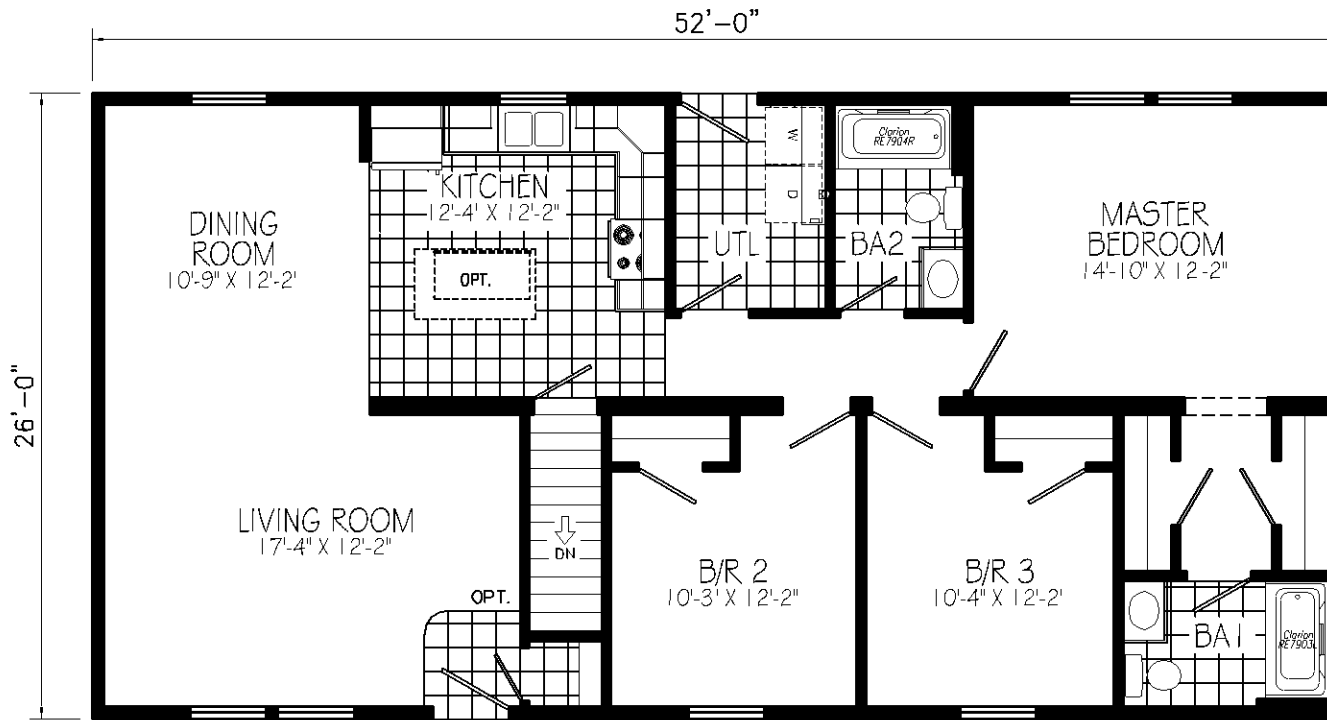

MW401A 26X40 APPROX. 1040 Sq. Ft.
NOT AVAILABLE WITH RAISED RANCH OPTION

MW402A 26X44 APPROX. 1144 SQ. FT.
NOT AVAILABLE WITH COMPLETE HOUSE PACKAGE

CRAWLSPACE OPTION

FULL BATH OPTION

RAISED RANCH OPTION

MW404A 26X52 APPROX. 1352 SQ. FT.

KITCHEN CABINET OPTION

RAISED RANCH OPTION

CRAWLSPACE OPTION

MW407A 26X60 APPROX. 1560 Sq. FT.

BEDROOM 4 OPTION

RAISED RANCH OPTION
(ENTRY REPLACES B/R 3)

GLAMOUR BATH OPTION
W/ 48" SHOWER

MW409A 26-68 APPROX. 1768 Sq. FT.

GLAMOUR BATH OPTION
W/48" SHOWER
(OMITS LINEN)

MW415A 26X40 APPROX. 1040 SQ. FT.

RAISED RANCH OPTION

MW416A 26x56 APPROX. 1456 Sq. Ft.