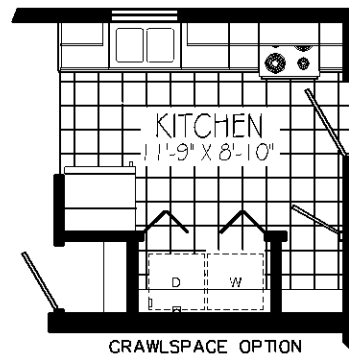

MW401A 26X40 APPROX. 1040 Sq. Ft.
NOT AVAILABLE WITH RAISED RANCH OPTION

MW402A 26X44 APPROX. 1144 SQ. FT.
NOT AVAILABLE WITH COMPLETE HOUSE PACKAGE

CRAWLSPACE OPTION

FULL BATH OPTION

RAISED RANCH OPTION

MW404A 26X52 APPROX. 1352 SQ. FT.

KITCHEN CABINET OPTION

RAISED RANCH OPTION

CRAWLSPACE OPTION

MW407A 26X60 APPROX. 1560 Sq. FT.

BEDROOM 4 OPTION

RAISED RANCH OPTION
(ENTRY REPLACES B/R 3)

GLAMOUR BATH OPTION
W/ 48" SHOWER

MW409A 26-68 APPROX. 1768 Sq. FT.

GLAMOUR BATH OPTION
W/48" SHOWER
(OMITS LINEN)

MW415A 26X40 APPROX. 1040 SQ. FT.

RAISED RANCH OPTION

MW416A 26x56 APPROX. 1456 Sq. Ft.