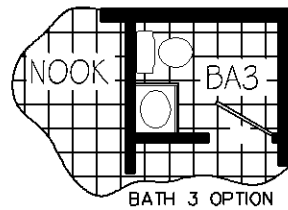

MW401A 26X40 APPROX. 1040 Sq. Ft.
NOT AVAILABLE WITH RAISED RANCH OPTION

MW402A 26X44 APPROX. 1144 SQ. FT.
NOT AVAILABLE WITH COMPLETE HOUSE PACKAGE

CRAWLSPACE OPTION

FULL BATH OPTION

RAISED RANCH OPTION

MW404A 26X52 APPROX. 1352 SQ. FT.

KITCHEN CABINET OPTION

RAISED RANCH OPTION

CRAWLSPACE OPTION

MW407A 26X60 APPROX. 1560 Sq. FT.

BEDROOM 4 OPTION

RAISED RANCH OPTION
(ENTRY REPLACES B/R 3)

GLAMOUR BATH OPTION
W/ 48" SHOWER

MW409A 26-68 APPROX. 1768 Sq. FT.

GLAMOUR BATH OPTION
W/48" SHOWER
(OMITS LINEN)

MW415A 26X40 APPROX. 1040 SQ. FT.

RAISED RANCH OPTION

MW416A 26x56 APPROX. 1456 Sq. Ft.