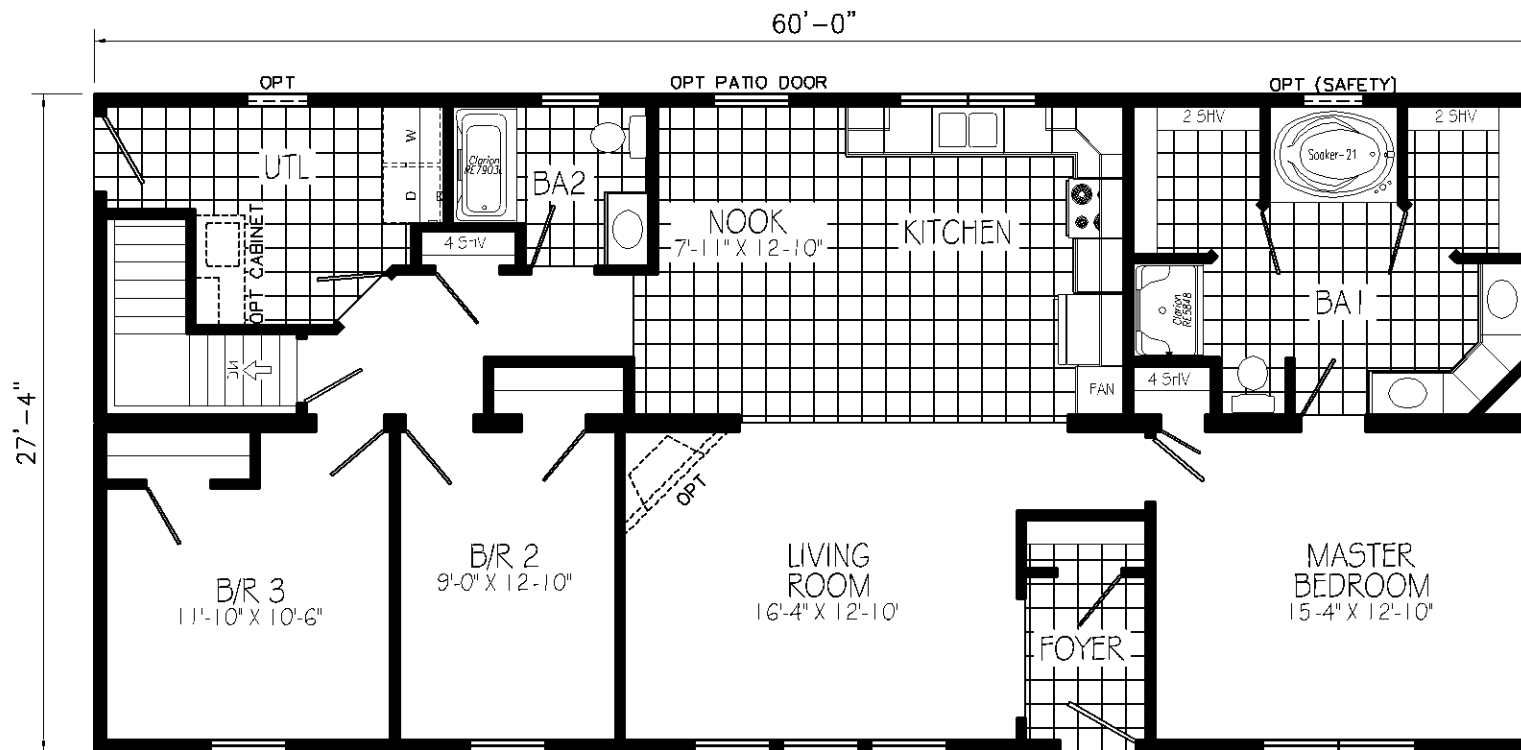

NG601-A 31X64 APPROX. 1941 SQ. FT.

NH001A 28x52 APPROX. 1421 SQ. FT.

NH004A 28x48 APPROX. 1312 Sq. FT.

NH315A 28x64 APPROX. 1792 Sq. Ft.

NH319A 28X68 APPROX. 1859 Sq. Ft.

NH341A 28X68 APPROX. 1864 SQ. FT.

NH342A 28X62 APPROX. 1644 SQ. FT.

NH347A 28x56 APPROX. 1530 SQ. FT.

NH348A 28X44 APPROX. 1203 SQ. FT.

NH350A 28X60 APPROX. 1640 Sq. FT.

RA034A 28X64 APPROX. 1749 SQ. FT.

RL501A 4x60 APPROX. 1872 Sq. Ft.  
 NOT AVAILABLE WITH COMPLETE HOUSE PACKAGE  
 NOT AVAILABLE WITH ATTIC STORAGE STAIR

COVERED ENTRY OPTION  
 REPLACING B/R 4

RL504A 4X60 APPROX. 1934 Sq. FT.

TM302A 48x64 APPROX. 2273 Sq. Ft.  
 NOT AVAILABLE WITH COMPLETE HOUSE PACKAGE