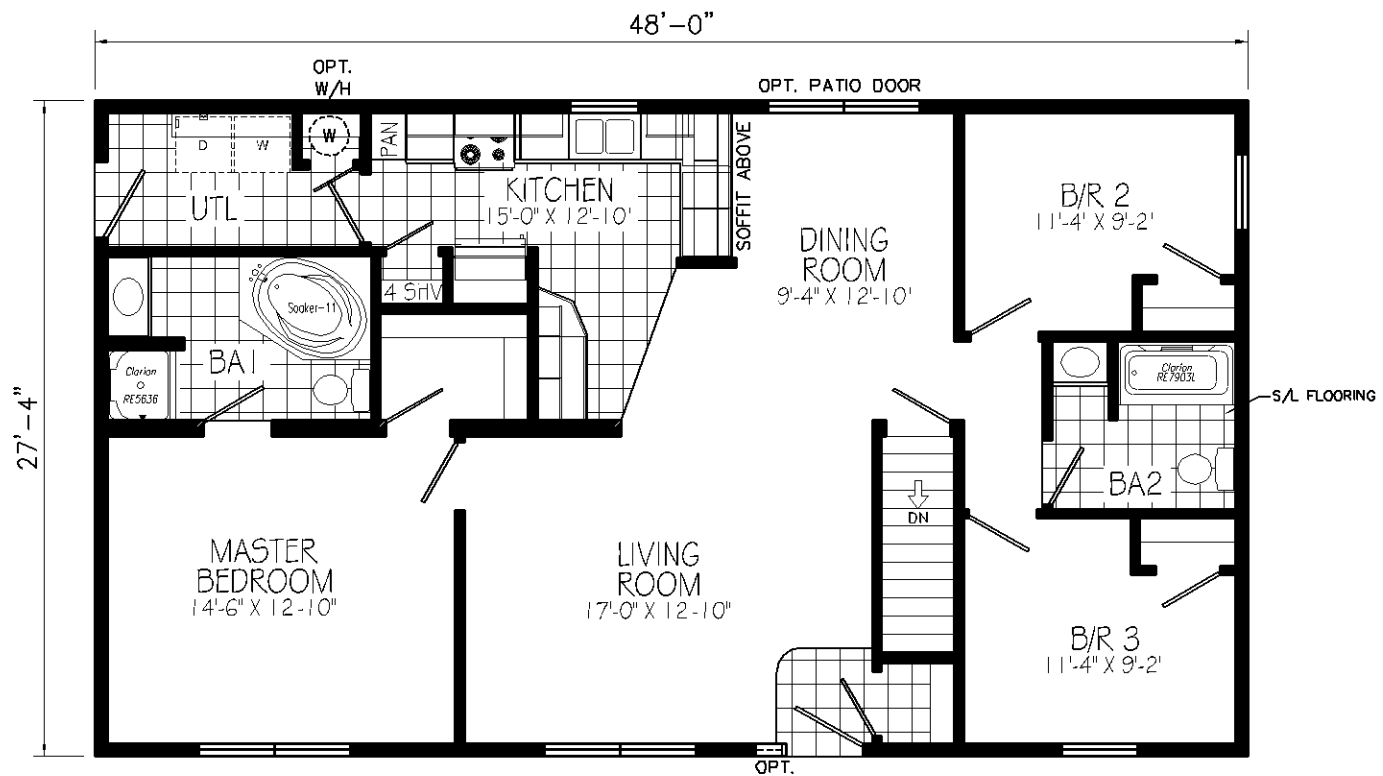

NG601-A 31X64 APPROX. 1941 SQ. FT.

NH001A 28x52 APPROX. 1421 SQ. FT.

NH004A 28x48 APPROX. 1312 Sq. FT.

NH315A 28x64 APPROX. 1792 Sq. Ft.

NH319A 28X68 APPROX. 1859 Sq. Ft.

NH341A 28X68 APPROX. 1864 SQ. FT.

NH342A 28X62 APPROX. 1644 SQ. FT.

NH347A 28x56 APPROX. 1530 SQ. FT.

NH348A 28X44 APPROX. 1203 SQ. FT.

NH350A 28X60 APPROX. 1640 Sq. FT.

RA034A 28X64 APPROX. 1749 SQ. FT.

RL501A 4x60 APPROX. 1872 Sq. Ft.  
 NOT AVAILABLE WITH COMPLETE HOUSE PACKAGE  
 NOT AVAILABLE WITH ATTIC STORAGE STAIR

COVERED ENTRY OPTION  
 REPLACING B/R 4

RL504A 4X60 APPROX. 1934 Sq. FT.

TM302A 48x64 APPROX. 2273 Sq. Ft.  
 NOT AVAILABLE WITH COMPLETE HOUSE PACKAGE