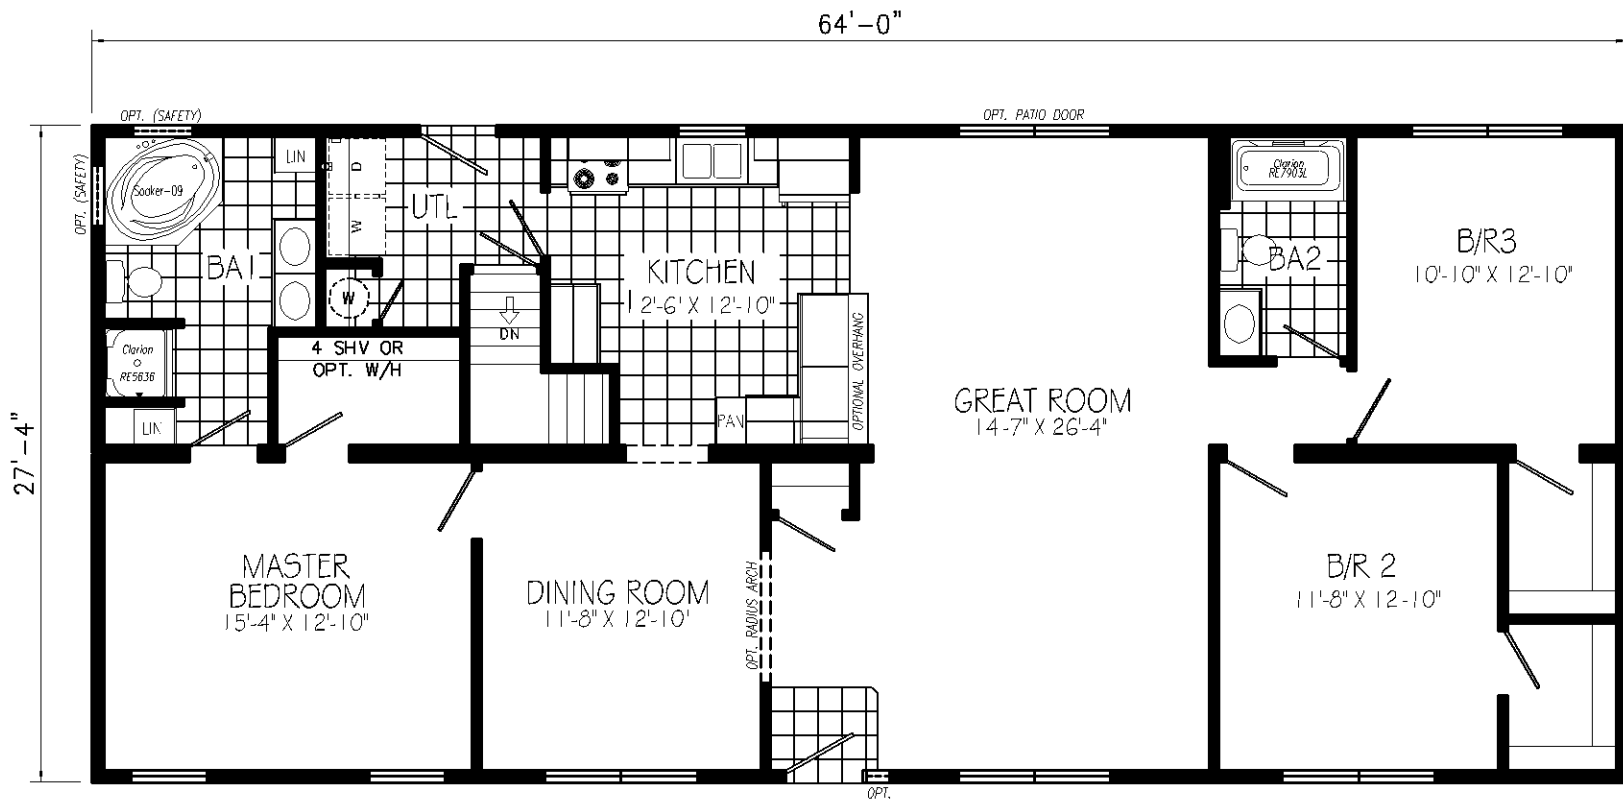

NG601-A 31X64 APPROX. 1941 SQ. FT.

NH001A 28x52 APPROX. 1421 SQ. FT.

NH004A 28x48 APPROX. 1312 Sq. FT.

NH315A 28x64 APPROX. 1792 Sq. Ft.

NH319A 28X68 APPROX. 1859 Sq. Ft.

NH341A 28X68 APPROX. 1864 SQ. FT.

NH342A 28X62 APPROX. 1644 SQ. FT.

NH347A 28x56 APPROX. 1530 SQ. FT.

NH348A 28X44 APPROX. 1203 SQ. FT.

NH350A 28X60 APPROX. 1640 Sq. FT.

RA034A 28X64 APPROX. 1749 SQ. FT.

RL501A 4x60 APPROX. 1872 Sq. Ft.  
 NOT AVAILABLE WITH COMPLETE HOUSE PACKAGE  
 NOT AVAILABLE WITH ATTIC STORAGE STAIR

COVERED ENTRY OPTION  
 REPLACING B/R 4

RL504A 4X60 APPROX. 1934 Sq. FT.

TM302A 48x64 APPROX. 2273 Sq. Ft.  
 NOT AVAILABLE WITH COMPLETE HOUSE PACKAGE