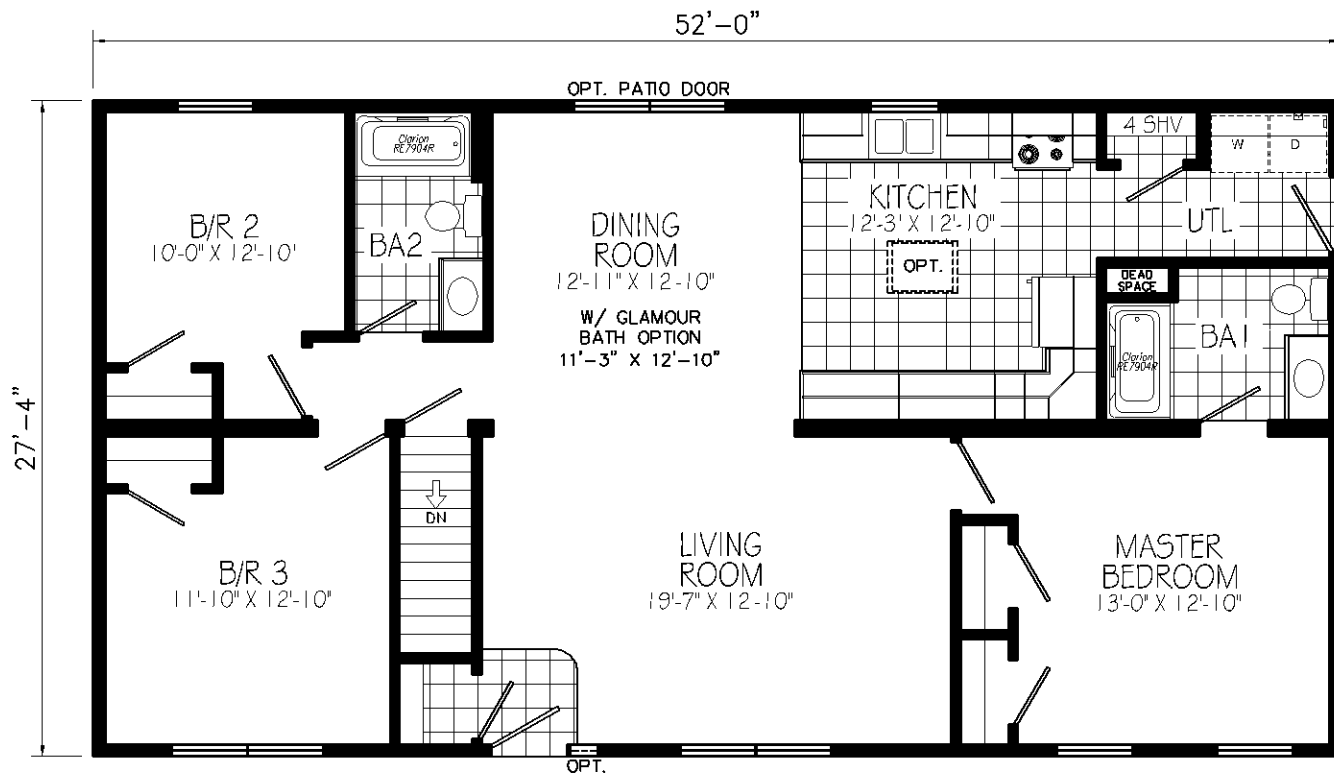

NG601-A 31X64 APPROX. 1941 SQ. FT.

NH001A 28x52 APPROX. 1421 SQ. FT.

NH004A 28x48 APPROX. 1312 Sq. FT.

NH315A 28x64 APPROX. 1792 Sq. Ft.

NH319A 28X68 APPROX. 1859 Sq. Ft.

NH341A 28X68 APPROX. 1864 SQ. FT.

NH342A 28X62 APPROX. 1644 SQ. FT.

NH347A 28x56 APPROX. 1530 SQ. FT.

NH348A 28X44 APPROX. 1203 SQ. FT.

NH350A 28X60 APPROX. 1640 Sq. FT.

RA034A 28X64 APPROX. 1749 SQ. FT.

RL501A 4x60 APPROX. 1872 Sq. Ft.  
 NOT AVAILABLE WITH COMPLETE HOUSE PACKAGE  
 NOT AVAILABLE WITH ATTIC STORAGE STAIR

COVERED ENTRY OPTION  
 REPLACING B/R 4

RL504A 4X60 APPROX. 1934 Sq. FT.

TM302A 48x64 APPROX. 2273 Sq. Ft.  
 NOT AVAILABLE WITH COMPLETE HOUSE PACKAGE