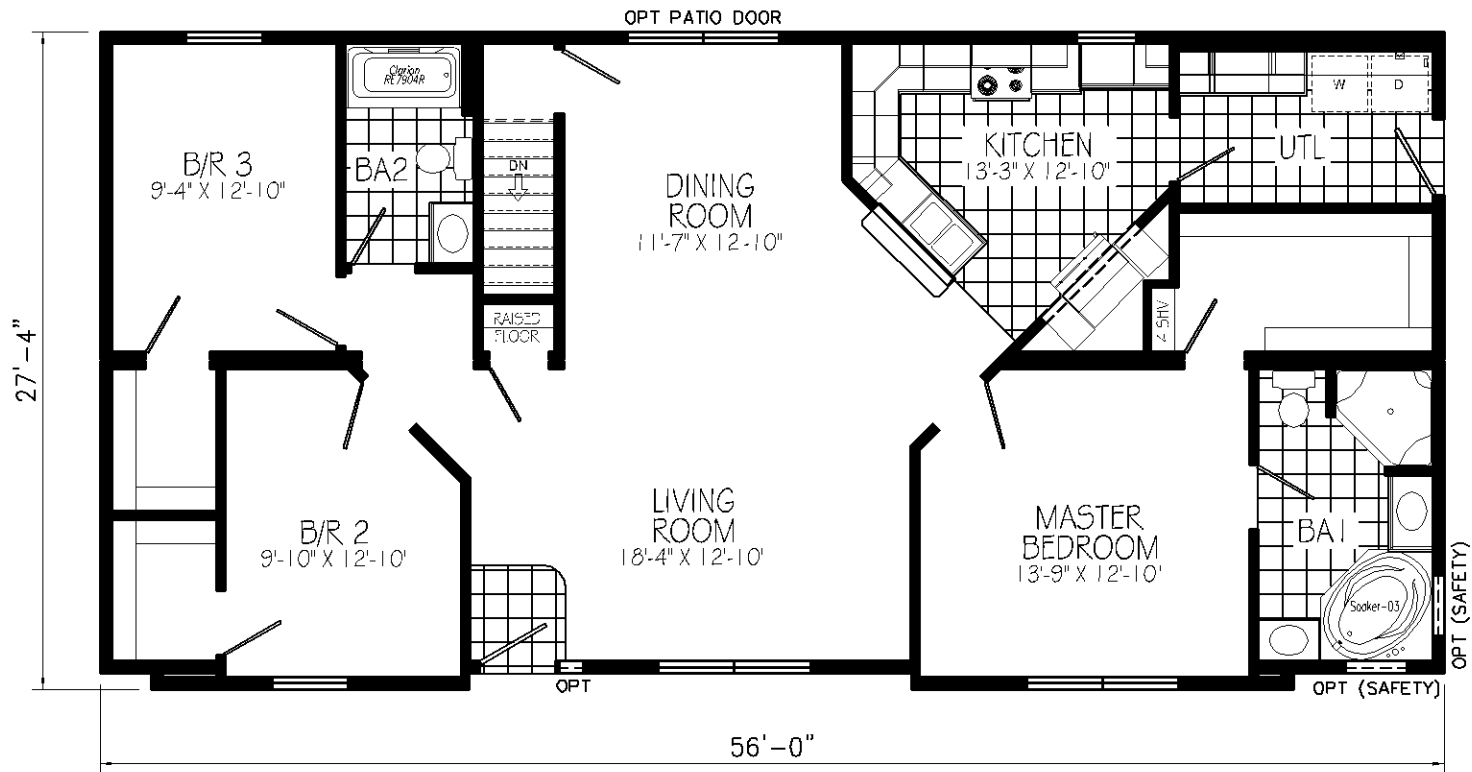

NG601-A 31X64 APPROX. 1941 SQ. FT.

NH001A 28x52 APPROX. 1421 SQ. FT.

NH004A 28x48 APPROX. 1312 Sq. FT.

NH315A 28x64 APPROX. 1792 Sq. Ft.

NH319A 28X68 APPROX. 1859 Sq. Ft.

NH341A 28X68 APPROX. 1864 SQ. FT.

NH342A 28X62 APPROX. 1644 SQ. FT.

NH347A 28x56 APPROX. 1530 SQ. FT.

NH348A 28X44 APPROX. 1203 SQ. FT.

NH350A 28X60 APPROX. 1640 Sq. FT.

RA034A 28X64 APPROX. 1749 SQ. FT.

RL501A 4x60 APPROX. 1872 Sq. Ft.  
 NOT AVAILABLE WITH COMPLETE HOUSE PACKAGE  
 NOT AVAILABLE WITH ATTIC STORAGE STAIR

COVERED ENTRY OPTION  
 REPLACING B/R 4

RL504A 4X60 APPROX. 1934 Sq. FT.

TM302A 48x64 APPROX. 2273 Sq. Ft.  
 NOT AVAILABLE WITH COMPLETE HOUSE PACKAGE