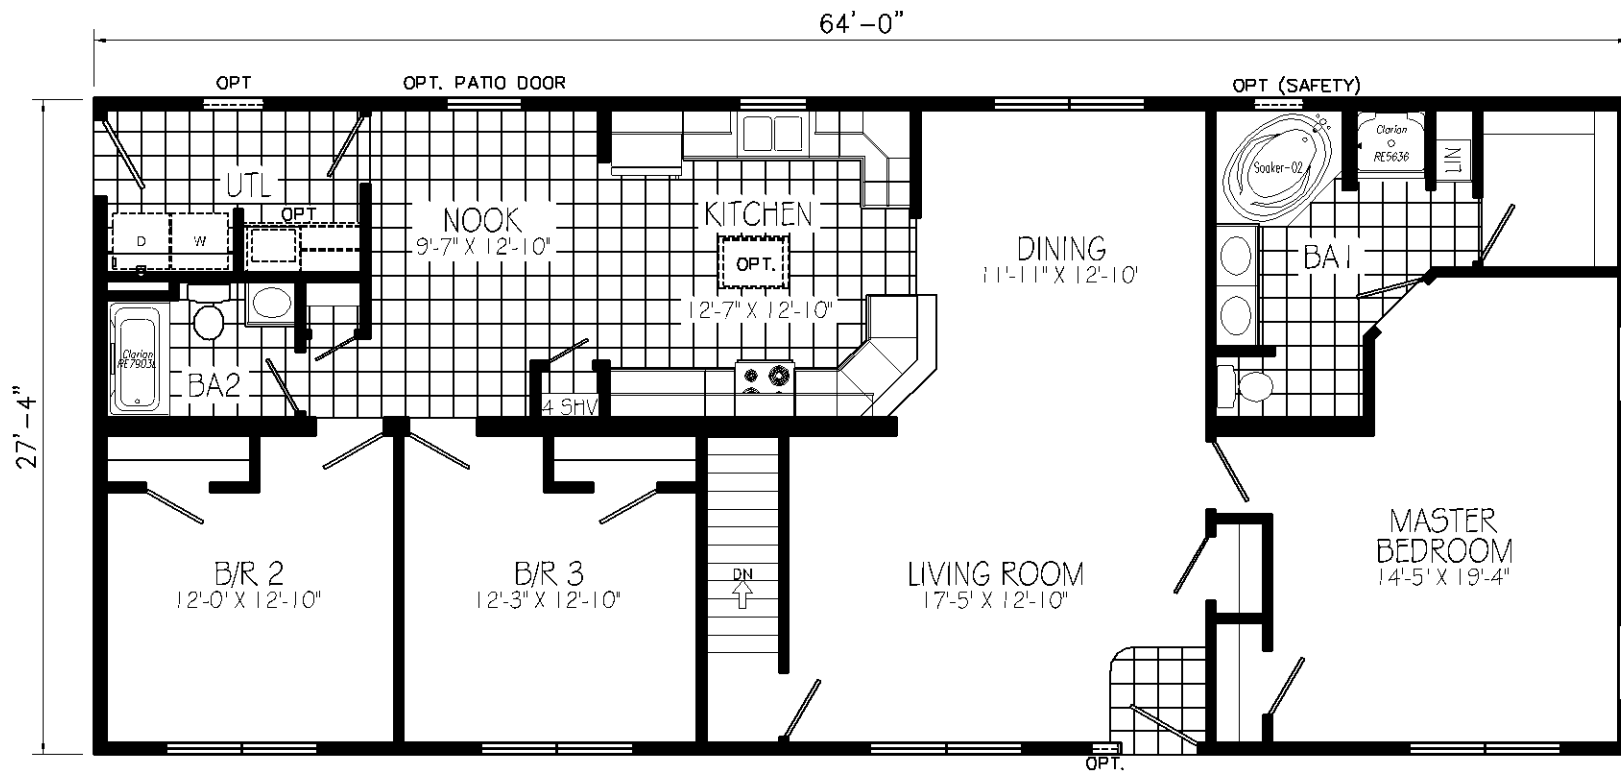

NG601-A 31X64 APPROX. 1941 SQ. FT.

NH001A 28x52 APPROX. 1421 SQ. FT.

NH004A 28x48 APPROX. 1312 Sq. FT.

NH315A 28x64 APPROX. 1792 Sq. Ft.

NH319A 28X68 APPROX. 1859 Sq. Ft.

NH341A 28X68 APPROX. 1864 SQ. FT.

NH342A 28X62 APPROX. 1644 SQ. FT.

NH347A 28x56 APPROX. 1530 SQ. FT.

NH348A 28X44 APPROX. 1203 SQ. FT.

NH350A 28X60 APPROX. 1640 Sq. FT.

RA034A 28X64 APPROX. 1749 SQ. FT.

RL501A 4x60 APPROX. 1872 Sq. Ft.  
 NOT AVAILABLE WITH COMPLETE HOUSE PACKAGE  
 NOT AVAILABLE WITH ATTIC STORAGE STAIR

COVERED ENTRY OPTION  
 REPLACING B/R 4

RL504A 4X60 APPROX. 1934 Sq. FT.

TM302A 48x64 APPROX. 2273 Sq. Ft.  
 NOT AVAILABLE WITH COMPLETE HOUSE PACKAGE