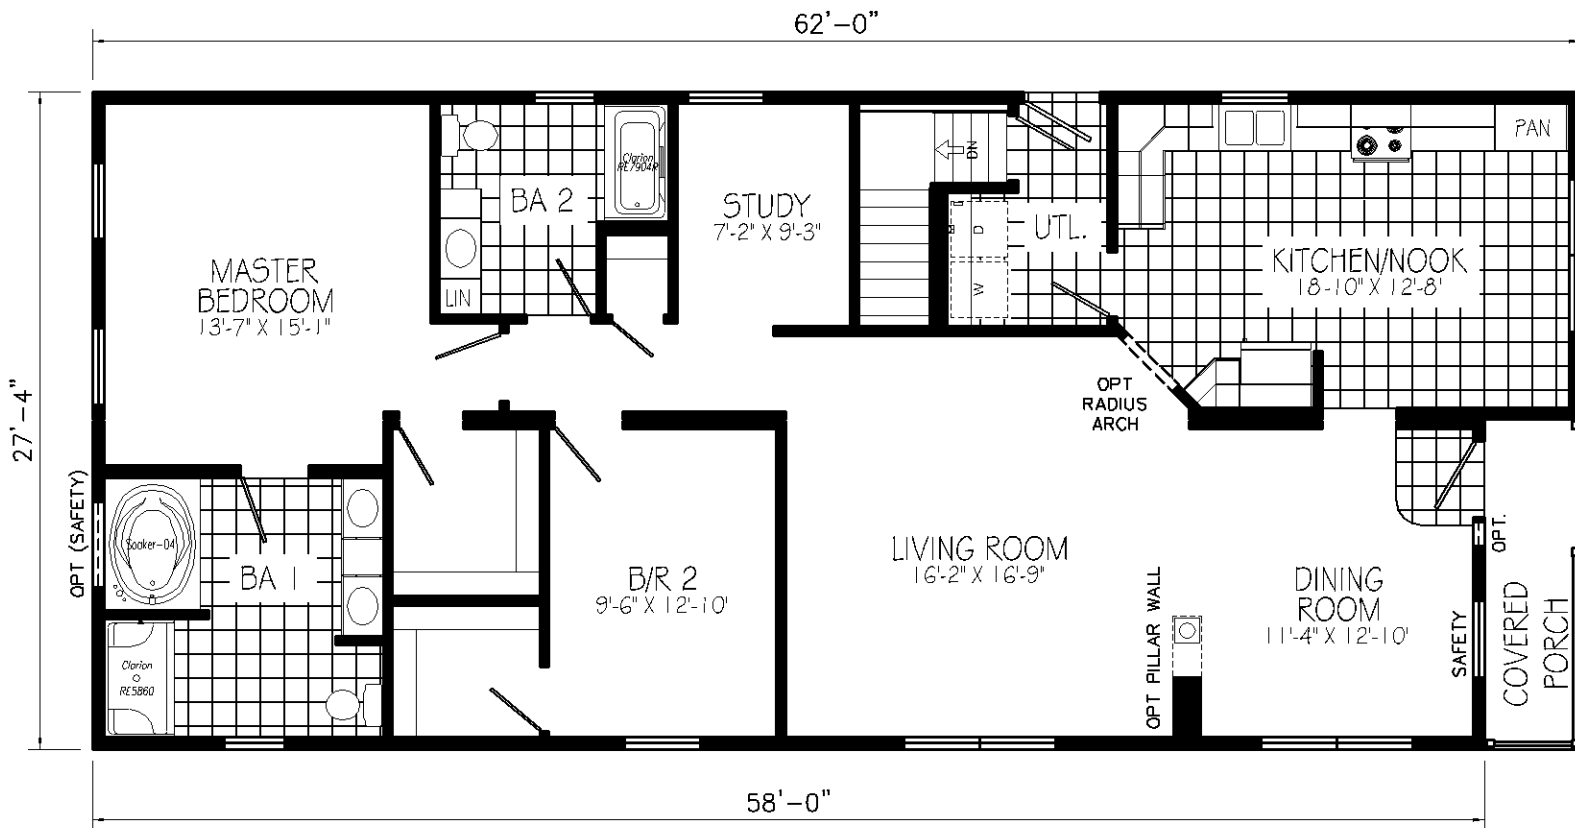

NG601-A 31X64 APPROX. 1941 SQ. FT.

NH001A 28x52 APPROX. 1421 SQ. FT.

NH004A 28x48 APPROX. 1312 Sq. FT.

NH315A 28x64 APPROX. 1792 Sq. Ft.

NH319A 28X68 APPROX. 1859 Sq. Ft.

NH341A 28X68 APPROX. 1864 SQ. FT.

NH342A 28X62 APPROX. 1644 SQ. FT.

NH347A 28x56 APPROX. 1530 SQ. FT.

NH348A 28X44 APPROX. 1203 SQ. FT.

NH350A 28X60 APPROX. 1640 Sq. FT.

RA034A 28X64 APPROX. 1749 SQ. FT.

RL501A 4x60 APPROX. 1872 Sq. Ft.  
 NOT AVAILABLE WITH COMPLETE HOUSE PACKAGE  
 NOT AVAILABLE WITH ATTIC STORAGE STAIR

COVERED ENTRY OPTION  
 REPLACING B/R 4

RL504A 4X60 APPROX. 1934 Sq. FT.

TM302A 48x64 APPROX. 2273 Sq. Ft.  
 NOT AVAILABLE WITH COMPLETE HOUSE PACKAGE