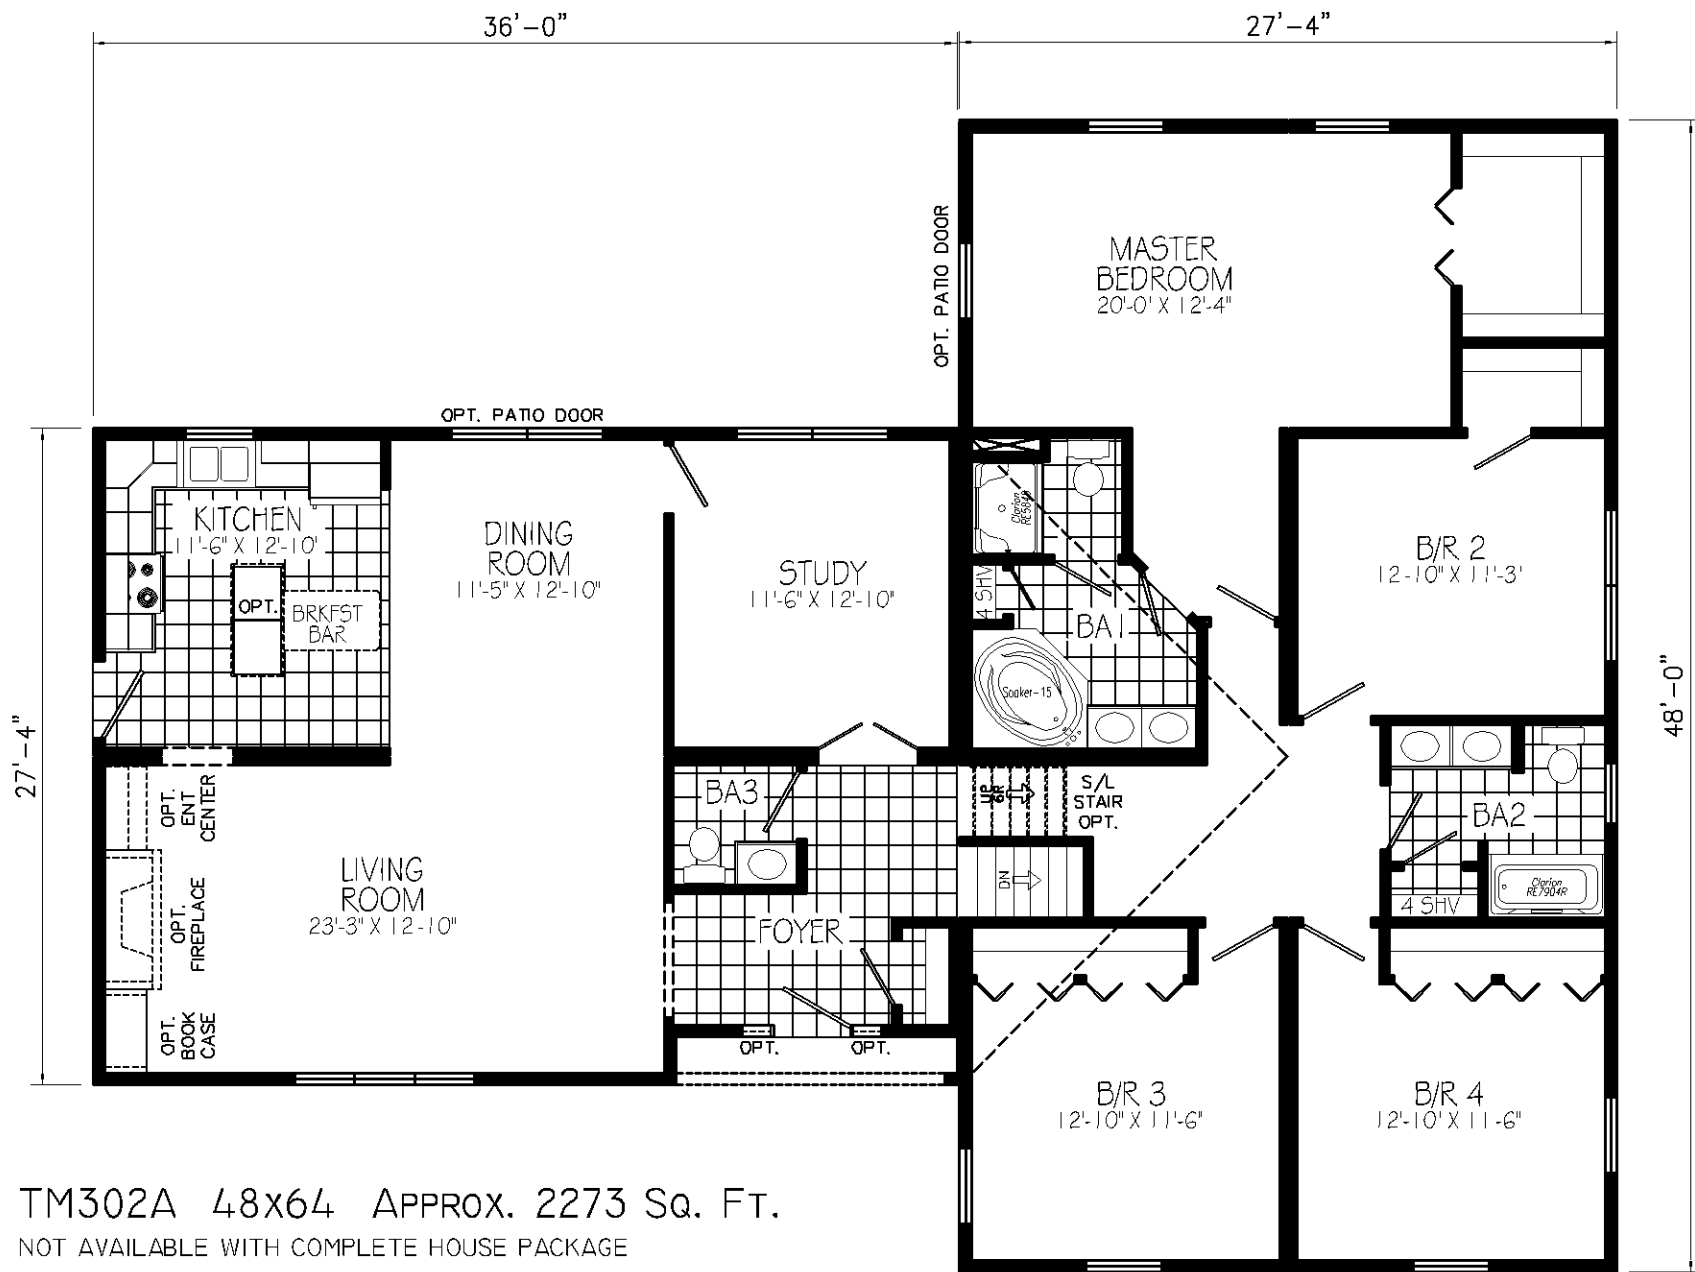

NG601-A 31X64 APPROX. 1941 SQ. FT.

NH001A 28x52 APPROX. 1421 SQ. FT.

NH004A 28x48 APPROX. 1312 Sq. FT.

NH315A 28x64 APPROX. 1792 Sq. Ft.

NH319A 28X68 APPROX. 1859 Sq. Ft.

NH341A 28X68 APPROX. 1864 SQ. FT.

NH342A 28X62 APPROX. 1644 SQ. FT.

NH347A 28x56 APPROX. 1530 SQ. FT.

NH348A 28X44 APPROX. 1203 SQ. FT.

NH350A 28X60 APPROX. 1640 Sq. FT.

RA034A 28X64 APPROX. 1749 SQ. FT.

RL501A 4x60 APPROX. 1872 Sq. Ft.  
 NOT AVAILABLE WITH COMPLETE HOUSE PACKAGE  
 NOT AVAILABLE WITH ATTIC STORAGE STAIR

COVERED ENTRY OPTION  
 REPLACING B/R 4

RL504A 4X60 APPROX. 1934 Sq. FT.

TM302A 48x64 APPROX. 2273 Sq. Ft.  
 NOT AVAILABLE WITH COMPLETE HOUSE PACKAGE