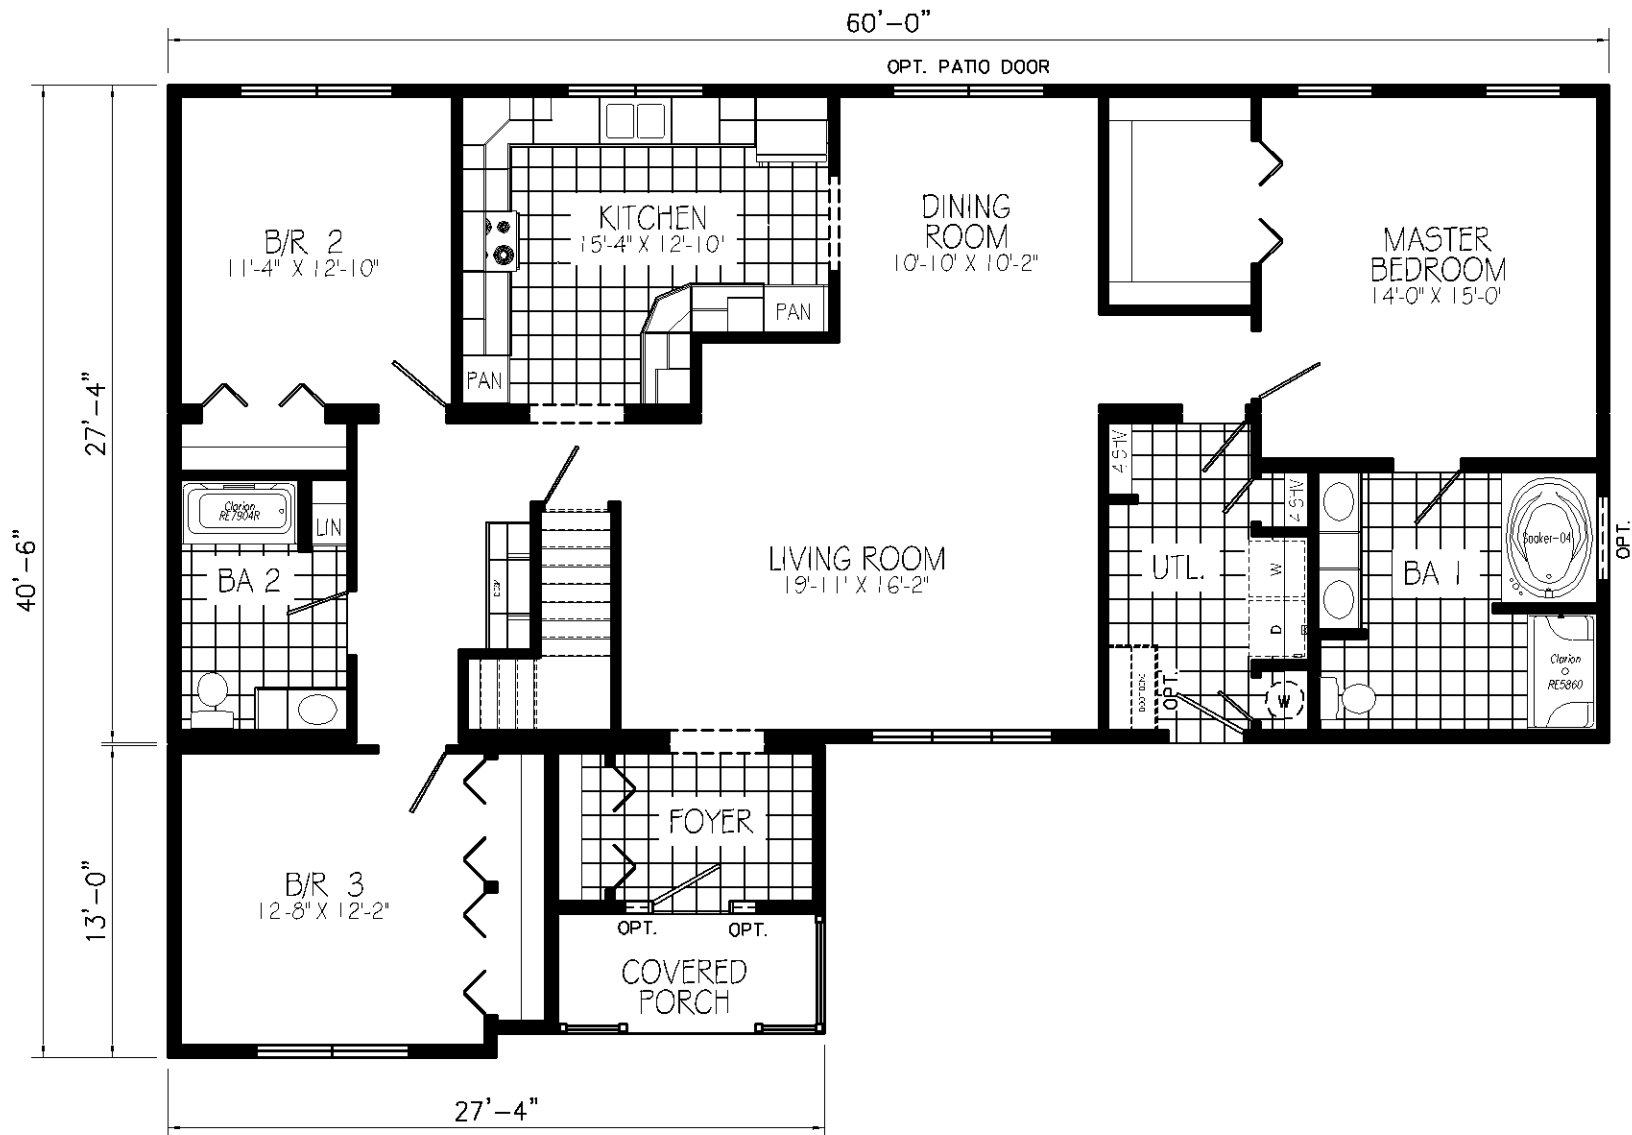

NG601-A 31X64 APPROX. 1941 SQ. FT.

NH001A 28x52 APPROX. 1421 SQ. FT.

NH004A 28x48 APPROX. 1312 Sq. FT.

NH315A 28x64 APPROX. 1792 Sq. Ft.

NH319A 28X68 APPROX. 1859 Sq. Ft.

NH341A 28X68 APPROX. 1864 SQ. FT.

NH342A 28X62 APPROX. 1644 SQ. FT.

NH347A 28x56 APPROX. 1530 SQ. FT.

NH348A 28X44 APPROX. 1203 SQ. FT.

NH350A 28X60 APPROX. 1640 Sq. FT.

RA034A 28X64 APPROX. 1749 SQ. FT.

RL501A 4x60 APPROX. 1872 Sq. Ft.  
 NOT AVAILABLE WITH COMPLETE HOUSE PACKAGE  
 NOT AVAILABLE WITH ATTIC STORAGE STAIR

COVERED ENTRY OPTION  
 REPLACING B/R 4

RL504A 4X60 APPROX. 1934 Sq. FT.

TM302A 48x64 APPROX. 2273 Sq. Ft.  
 NOT AVAILABLE WITH COMPLETE HOUSE PACKAGE