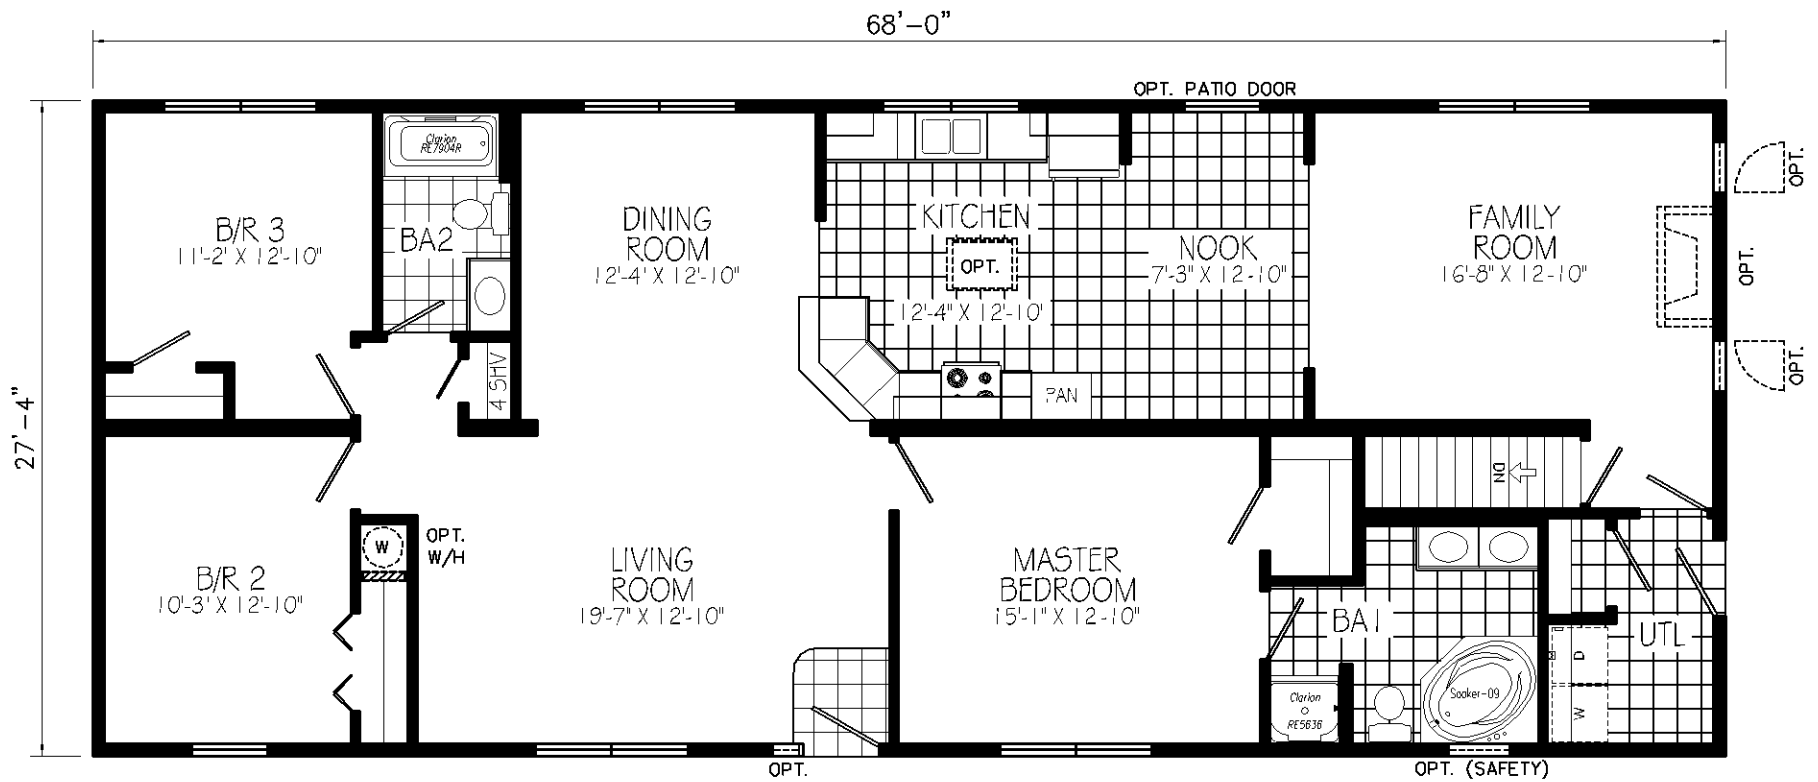

NG601-A 31X64 APPROX. 1941 SQ. FT.

NH001A 28x52 APPROX. 1421 SQ. FT.

NH004A 28x48 APPROX. 1312 Sq. FT.

NH315A 28x64 APPROX. 1792 Sq. Ft.

NH319A 28X68 APPROX. 1859 Sq. Ft.

NH341A 28X68 APPROX. 1864 SQ. FT.

NH342A 28X62 APPROX. 1644 SQ. FT.

NH347A 28x56 APPROX. 1530 SQ. FT.

NH348A 28X44 APPROX. 1203 SQ. FT.

NH350A 28X60 APPROX. 1640 Sq. FT.

RA034A 28X64 APPROX. 1749 SQ. FT.

RL501A 4x60 APPROX. 1872 Sq. Ft.  
 NOT AVAILABLE WITH COMPLETE HOUSE PACKAGE  
 NOT AVAILABLE WITH ATTIC STORAGE STAIR

COVERED ENTRY OPTION  
 REPLACING B/R 4

RL504A 4X60 APPROX. 1934 Sq. FT.

TM302A 48x64 APPROX. 2273 Sq. Ft.  
 NOT AVAILABLE WITH COMPLETE HOUSE PACKAGE