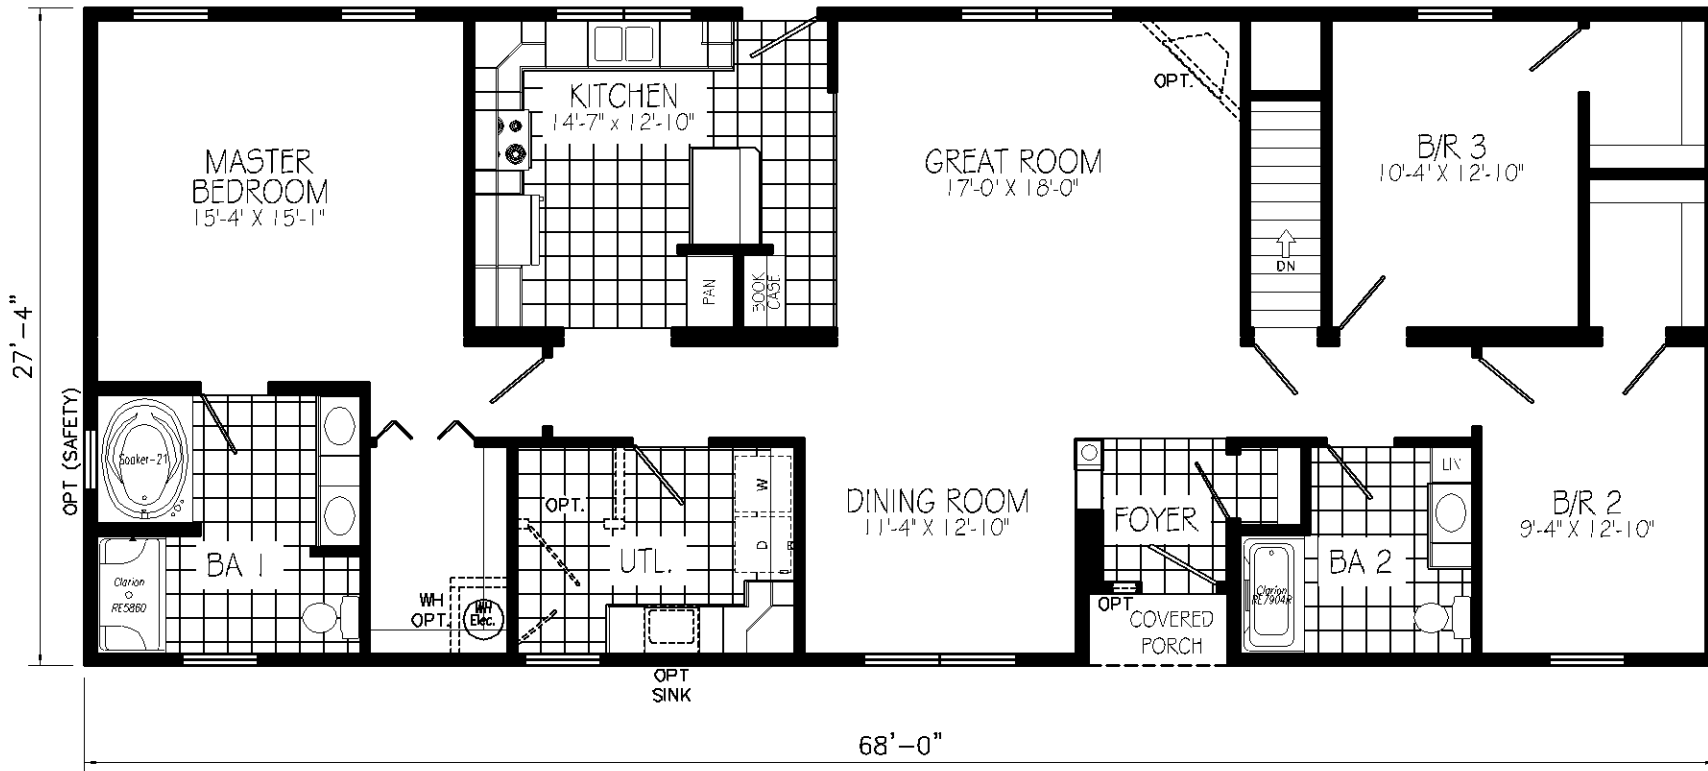

NG601-A 31X64 APPROX. 1941 SQ. FT.

NH001A 28x52 APPROX. 1421 SQ. FT.

NH004A 28x48 APPROX. 1312 Sq. FT.

NH315A 28x64 APPROX. 1792 Sq. Ft.

NH319A 28X68 APPROX. 1859 Sq. Ft.

NH341A 28X68 APPROX. 1864 SQ. FT.

NH342A 28X62 APPROX. 1644 SQ. FT.

NH347A 28x56 APPROX. 1530 SQ. FT.

NH348A 28X44 APPROX. 1203 SQ. FT.

NH350A 28X60 APPROX. 1640 Sq. FT.

RA034A 28X64 APPROX. 1749 SQ. FT.

RL501A 4x60 APPROX. 1872 Sq. Ft.  
 NOT AVAILABLE WITH COMPLETE HOUSE PACKAGE  
 NOT AVAILABLE WITH ATTIC STORAGE STAIR

COVERED ENTRY OPTION  
 REPLACING B/R 4

RL504A 4X60 APPROX. 1934 Sq. FT.

TM302A 48x64 APPROX. 2273 Sq. Ft.  
 NOT AVAILABLE WITH COMPLETE HOUSE PACKAGE