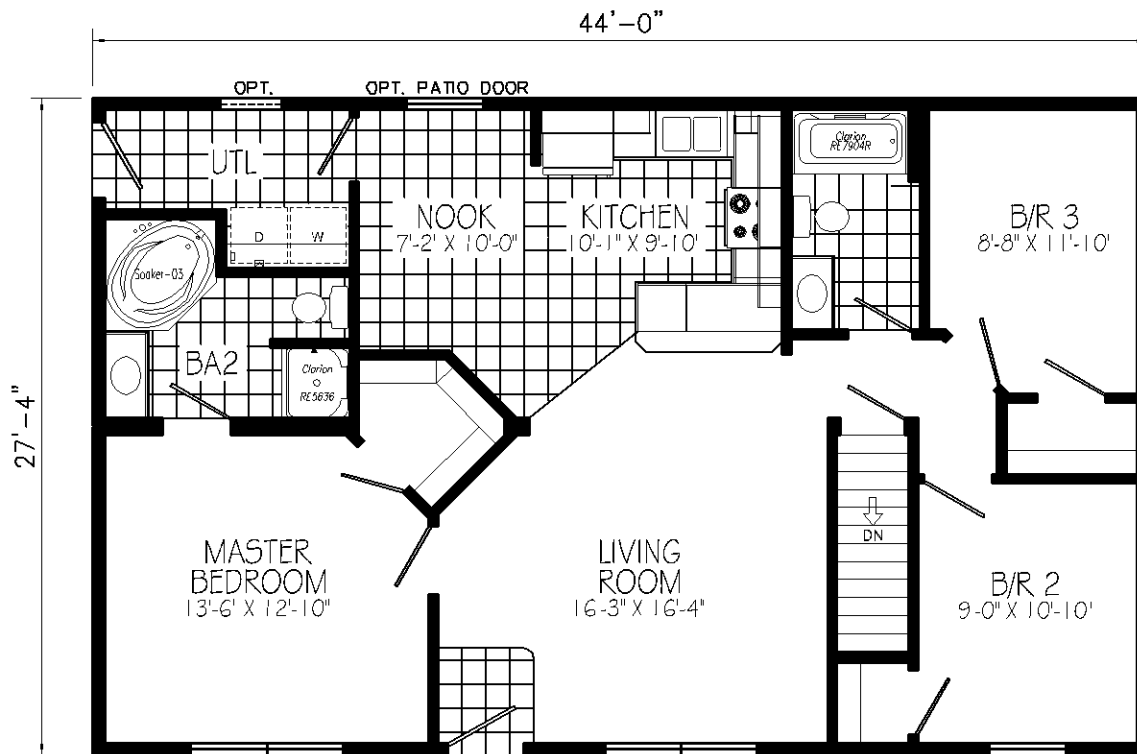

NG601-A 31X64 APPROX. 1941 SQ. FT.

NH001A 28x52 APPROX. 1421 SQ. FT.

NH004A 28x48 APPROX. 1312 Sq. FT.

NH315A 28x64 APPROX. 1792 Sq. Ft.

NH319A 28X68 APPROX. 1859 Sq. Ft.

NH341A 28X68 APPROX. 1864 SQ. FT.

NH342A 28X62 APPROX. 1644 SQ. FT.

NH347A 28x56 APPROX. 1530 SQ. FT.

NH348A 28X44 APPROX. 1203 SQ. FT.

NH350A 28X60 APPROX. 1640 Sq. FT.

RA034A 28X64 APPROX. 1749 SQ. FT.

RL501A 4x60 APPROX. 1872 Sq. Ft.  
 NOT AVAILABLE WITH COMPLETE HOUSE PACKAGE  
 NOT AVAILABLE WITH ATTIC STORAGE STAIR

COVERED ENTRY OPTION  
 REPLACING B/R 4

RL504A 4X60 APPROX. 1934 Sq. FT.

TM302A 48x64 APPROX. 2273 Sq. Ft.  
 NOT AVAILABLE WITH COMPLETE HOUSE PACKAGE