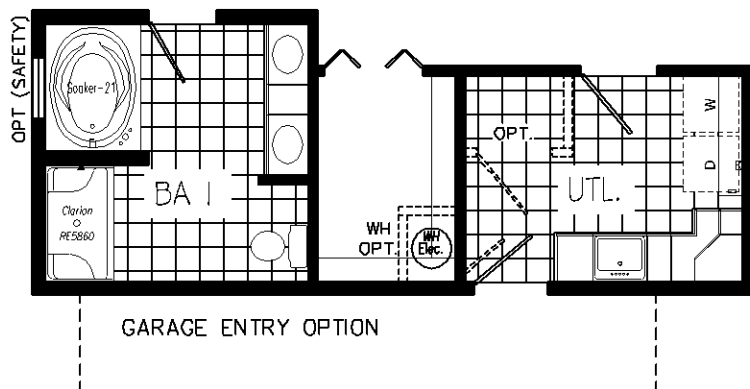

NG601-A 31X64 APPROX. 1941 SQ. FT.

NH001A 28x52 APPROX. 1421 SQ. FT.

NH004A 28x48 APPROX. 1312 Sq. FT.

NH315A 28x64 APPROX. 1792 Sq. Ft.

NH319A 28X68 APPROX. 1859 Sq. Ft.

NH341A 28X68 APPROX. 1864 SQ. FT.

NH342A 28X62 APPROX. 1644 SQ. FT.

NH347A 28x56 APPROX. 1530 SQ. FT.

NH348A 28X44 APPROX. 1203 SQ. FT.

NH350A 28X60 APPROX. 1640 Sq. FT.

RA034A 28X64 APPROX. 1749 SQ. FT.

RL501A 4x60 APPROX. 1872 Sq. Ft.  
 NOT AVAILABLE WITH COMPLETE HOUSE PACKAGE  
 NOT AVAILABLE WITH ATTIC STORAGE STAIR

COVERED ENTRY OPTION  
 REPLACING B/R 4

RL504A 4X60 APPROX. 1934 Sq. FT.

TM302A 48x64 APPROX. 2273 Sq. Ft.  
 NOT AVAILABLE WITH COMPLETE HOUSE PACKAGE