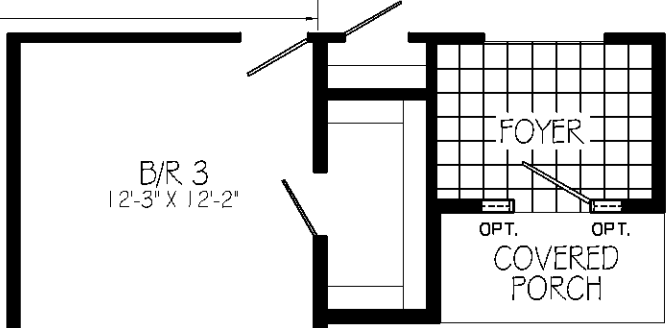

NH347A 28x56 APPROX. 1530 SQ. FT.

NH348A 28X44 APPROX. 1203 SQ. FT.

NH350A 28X60 APPROX. 1640 Sq. FT.

RA034A 28X64 APPROX. 1749 SQ. FT.

RL501A 4x60 APPROX. 1872 Sq. Ft.  
 NOT AVAILABLE WITH COMPLETE HOUSE PACKAGE  
 NOT AVAILABLE WITH ATTIC STORAGE STAIR

COVERED ENTRY OPTION  
 REPLACING B/R 4

RL504A 4X60 APPROX. 1934 Sq. FT.

TM302A 48x64 APPROX. 2273 Sq. Ft.  
 NOT AVAILABLE WITH COMPLETE HOUSE PACKAGE