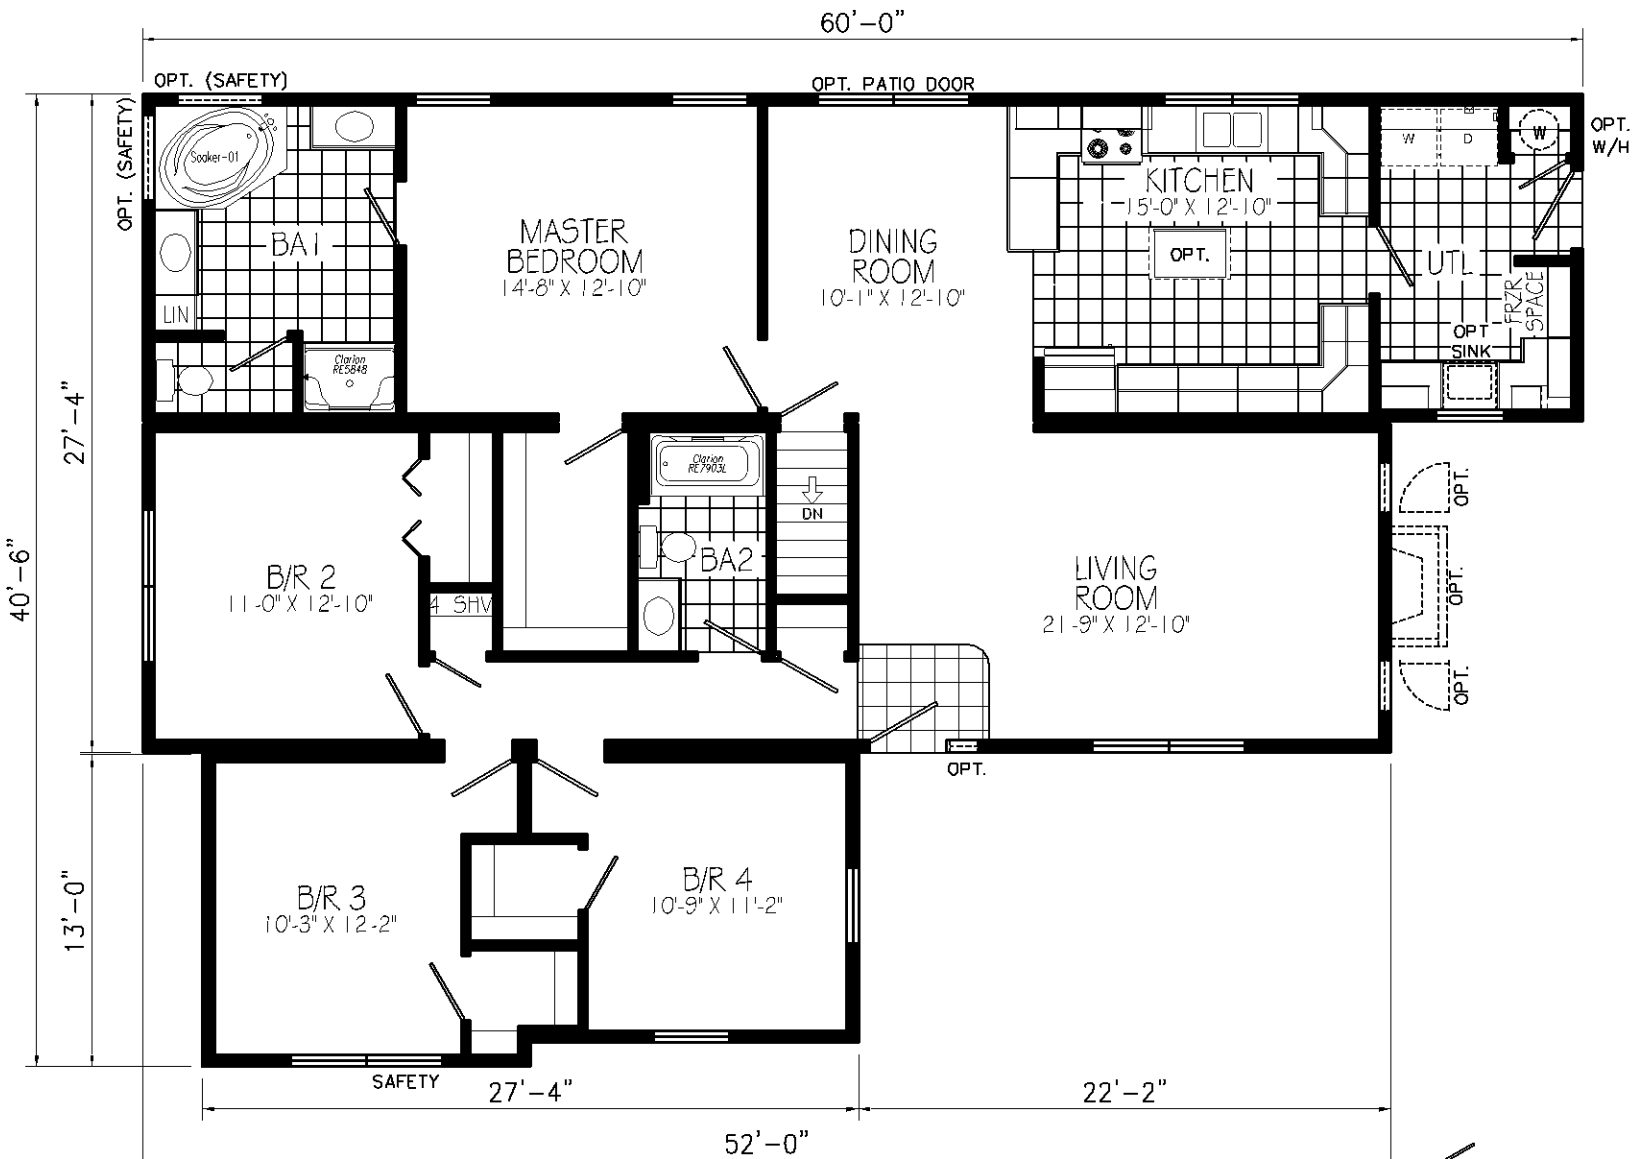

NG601-A 31X64 APPROX. 1941 SQ. FT.

NH001A 28x52 APPROX. 1421 SQ. FT.

NH004A 28x48 APPROX. 1312 Sq. FT.

NH315A 28x64 APPROX. 1792 Sq. Ft.

NH319A 28X68 APPROX. 1859 Sq. Ft.

NH341A 28X68 APPROX. 1864 SQ. FT.

NH342A 28X62 APPROX. 1644 SQ. FT.

NH347A 28x56 APPROX. 1530 SQ. FT.

NH348A 28X44 APPROX. 1203 SQ. FT.

NH350A 28X60 APPROX. 1640 Sq. FT.

RA034A 28X64 APPROX. 1749 SQ. FT.

RL501A 4x60 APPROX. 1872 Sq. Ft.  
 NOT AVAILABLE WITH COMPLETE HOUSE PACKAGE  
 NOT AVAILABLE WITH ATTIC STORAGE STAIR

COVERED ENTRY OPTION  
 REPLACING B/R 4

RL504A 4X60 APPROX. 1934 Sq. FT.

TM302A 48x64 APPROX. 2273 Sq. Ft.  
 NOT AVAILABLE WITH COMPLETE HOUSE PACKAGE